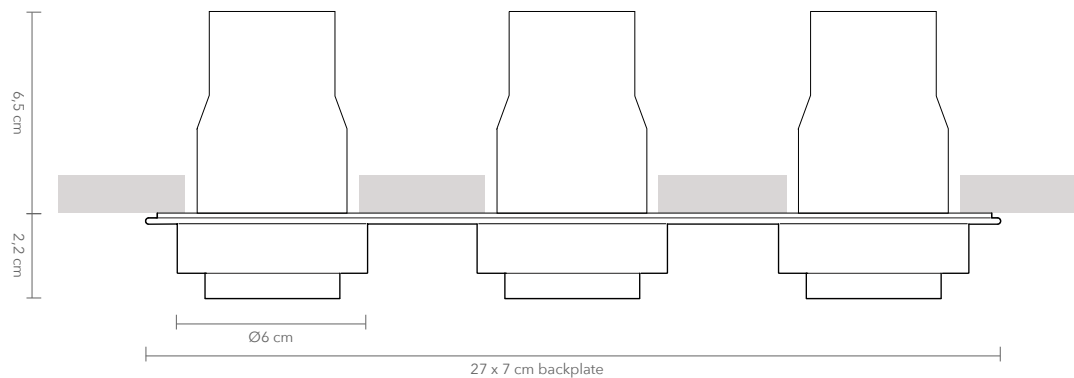

DONYA - DOWNLIGHT TRIPLE

AVAILABLE MATERIALS AND FINISHES:

PRODUCT: DONYA DOWNLIGHT TRIPLE

LEAD TIME: 8-10 weeks

WEIGHT: 0,9 kg (approximate value)

PACKAGE WEIGHT: 1,5 (approximate value)

DIMMER: Triac (Trailing edge dimming)

CERTIFICATION: CE (230V)

MATERIAL: Brass, Stainless steel

TECHNICAL DETAILS:

220-240V
 Illumination
 LED
 Wattage: 3 x 8 W
 Light output: 3 x 410 lm
 Color temperature: 2000-3000K dim to warm
 2700 K
 CRI: 90+
 LED life hours: 50,000
 IP54

EACH PRODUCT COMES WITH A REMOVABLE REFLECTOR AND IS COMPATIBLE WITH CYLINDER DONYA SHADE

SCAN FOR
 INSTALLATION
 INSTRUCTIONS