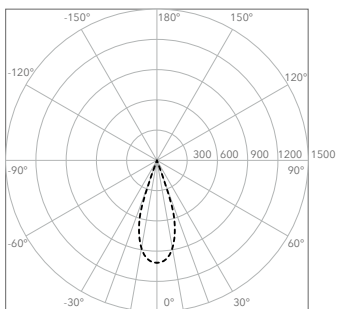

DONYA - DOWNLIGHT TRIPLE

AVAILABLE MATERIALS AND FINISHES:

PRODUCT: DONYA DOWNLIGHT TRIPLE

LEAD TIME: 8-10 weeks

WEIGHT: 0,9 kg (approximate value)

PACKAGE WEIGHT: 1,5 (approximate value)

DIMMER: Triac (Trailing edge dimming)

CERTIFICATION: CE (230V)

MATERIAL: Brass, Stainless steel

TECHNICAL DETAILS:

220-240V
 Illumination
 LED
 Wattage: 3 x 8 W
 Light output: 3 x 410 lm
 Color temperature: 2000-3000K dim to warm
 2700 K
 CRI: 90+
 LED life hours: 50,000
 IP54