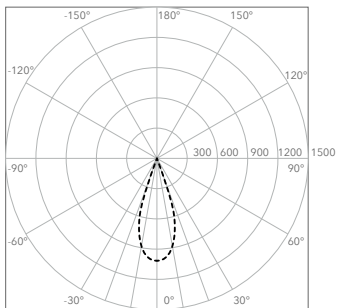

DONYA - DOWNLIGHT DOUBLE

AVAILABLE MATERIALS AND FINISHES:

PRODUCT: DONYA DOWNLIGHT DOUBLE

LEAD TIME: 8-10 weeks

WEIGHT: 0,6 kg (approximate value)

PACKAGE WEIGHT: 1,1 (approximate value)

DIMMER: Triac (Trailing edge dimming)

CERTIFICATION: CE (230V)

MATERIAL: Brass, Stainless steel

TECHNICAL DETAILS:

220-240V
 Illumination
 LED
 Wattage: 2 x 8 W
 Light output: 2 x 410 lm
 Color temperature: 2000-3000K dim to warm
 2700 K
 CRI: 90+
 LED life hours: 50,000
 IP54