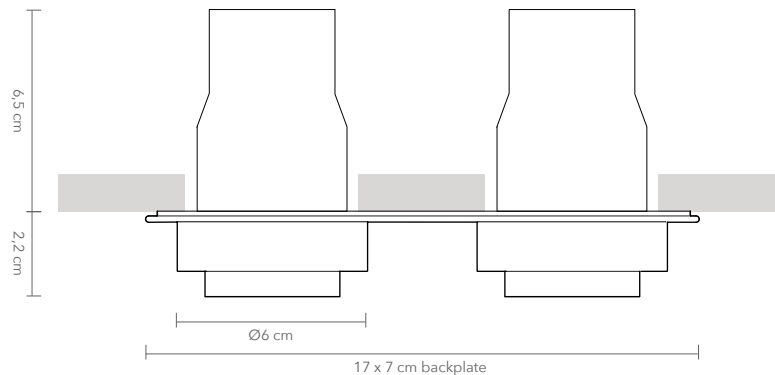

DONYA - DOWNLIGHT DOUBLE

AVAILABLE MATERIALS AND FINISHES:

PRODUCT: DONYA DOWNLIGHT DOUBLE

LEAD TIME: 8-10 weeks

WEIGHT: 0,6 kg (approximate value)

PACKAGE WEIGHT: 1,1 (approximate value)

DIMMER: Triac (Trailing edge dimming)

CERTIFICATION: CE (230V)

MATERIAL: Brass, Stainless steel

TECHNICAL DETAILS:

220-240V
 Illumination
 LED
 Wattage: 2 x 8 W
 Light output: 2 x 410 lm
 Color temperature: 2000-3000K dim to warm
 2700 K
 CRI: 90+
 LED life hours: 50,000
 IP54