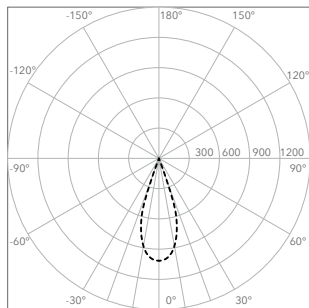

DONYA - DOWNLIGHT SINGLE

PRODUCT: DONYA DOWNLIGHT SINGLE

LEAD TIME: 8-10 weeks

WEIGHT: 0,3 kg (approximate value)

PACKAGE WEIGHT: 0,5 (approximate value)

DIMMER: Triac (Trailing edge dimming)

CERTIFICATION: CE (230V)

MATERIAL: Brass, Stainless steel

AVAILABLE MATERIALS AND FINISHES:

TECHNICAL DETAILS:

220-240V
 Illumination
 LED
 Wattage: 8 W
 Light output: 410 lm
 Color temperature: 2000-3000K dim to warm
 2700 K
 CRI: 90+
 LED life hours: 50,000
 IP54