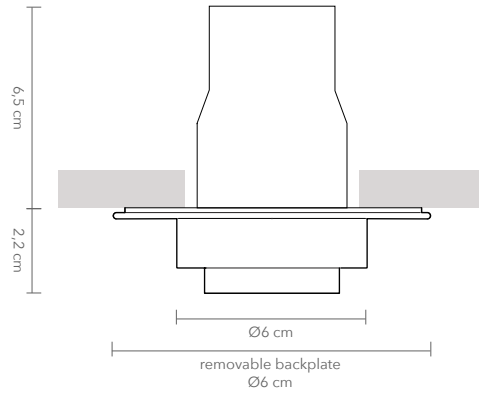

DONYA - DOWNLIGHT SINGLE

PRODUCT: DONYA DOWNLIGHT SINGLE

LEAD TIME: 8-10 weeks

WEIGHT: 0,3 kg (approximate value)

PACKAGE WEIGHT: 0,5 (approximate value)

DIMMER: Triac (Trailing edge dimming)

CERTIFICATION: CE (230V)

MATERIAL: Brass, Stainless steel

AVAILABLE MATERIALS AND FINISHES:

TECHNICAL DETAILS:

220-240V
 Illumination
 LED
 Wattage: 8 W
 Light output: 410 lm
 Color temperature: 2000-3000K dim to warm
 2700 K
 CRI: 90+
 LED life hours: 50,000
 IP54