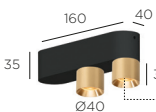

Choose beam:  
 M=medium 23° or  
 W=wide 40°

		DIM		BASE brass RING black		BASE brass RING white		BASE black RING brass		BASE white RING brass	
	2700K			AYUP 2132	◆	AYUP 2131	◆	AYUP 2123	◆	AYUP 2113	◆
	2700K										
	3000K			AYUP 3132	◆	AYUP 3131	◆	AYUP 3123	◆	AYUP 3113	◆
	3000K										
+ honeycomb	2700K			AYUP 2132H	◆	AYUP 2131H	◆	AYUP 2123H	◆	AYUP 2113H	◆
+ honeycomb	2700K										
+ honeycomb	3000K			AYUP 3132H	◆	AYUP 3131H	◆	AYUP 3123H	◆	AYUP 3113H	◆
+ honeycomb	3000K										

gunmetal, bronze and nickel combinations on demand

Choose beam:  
 M=medium 23° or  
 W=wide 40°