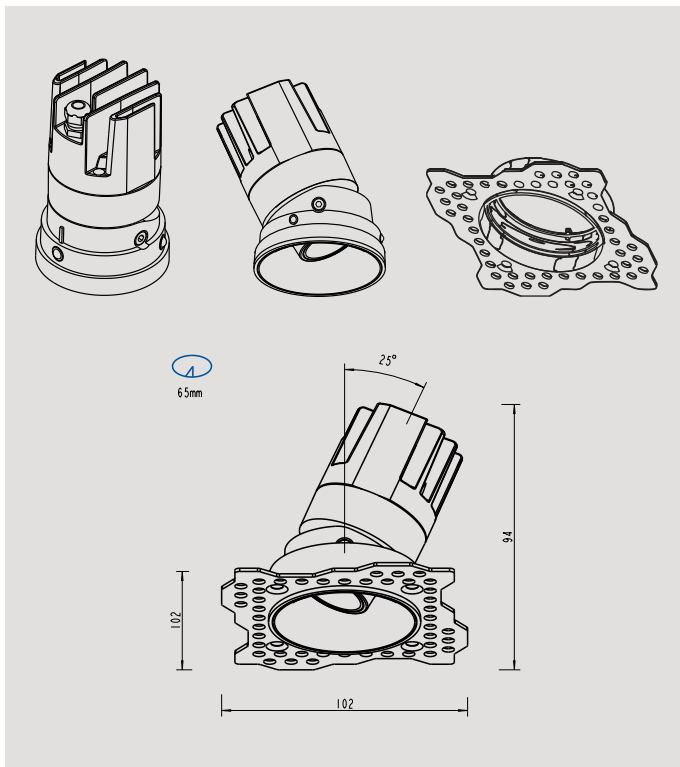

NEBO LED 1-R PLASTER IN ADJUSTABLE DOWNLIGHT

TUNABLE WHITE 2700K-6500K | IP65

DLD/NEBO-A

DLD
ARCHITECTURAL

DETAILS

Type	Adjustable 25°
IP Rating	IP65
IP Zone	Zone 1
Class	I
Standards	CE
Fire Rated	With accessory
Material	Aluminium
Cable	4 Core
Cable Length	400mm
Warranty	5 Years

DIMENSIONS

Fitted Dims:	Ø60mm
Light Engine:	Ø59.4mm, H.94mm
Plaster Kit:	102 x 103mm H.30mm
Cutout:	Ø65mm
Fire Ring Cutout:	Ø71mm

NEBO LED 1-R PLASTER IN ADJUSTABLE DOWNLIGHT

TUNABLE WHITE 2700K-6500K | IP65