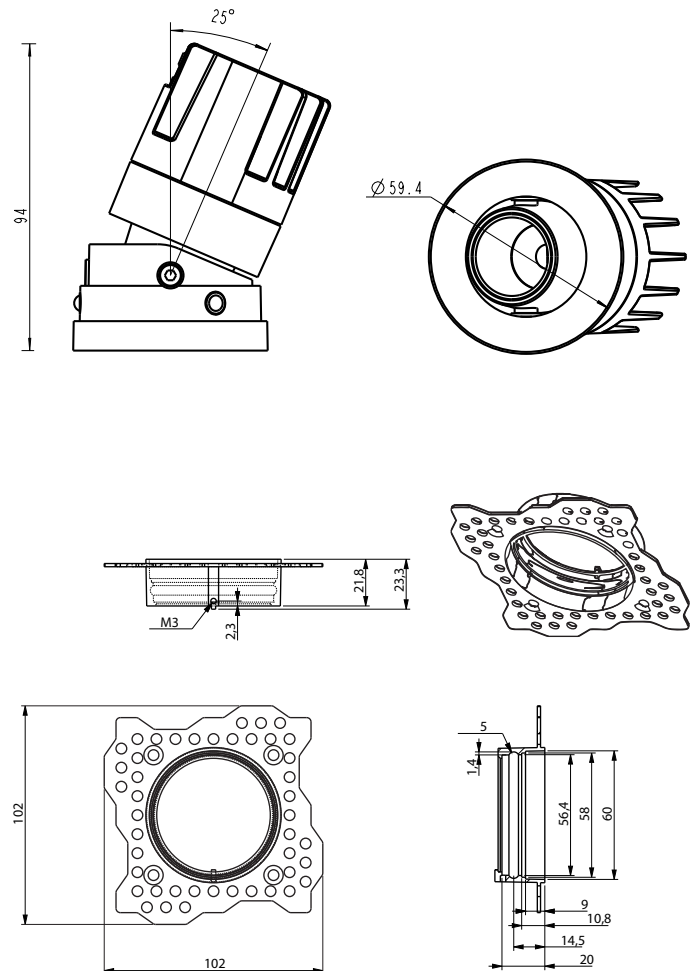

NEBO LED 1-R PLASTER IN ADJUSTABLE DOWNLIGHT

TUNABLE WHITE 2700K-6500K | IP65

DLD/NEBO-A

DLD
ARCHITECTURAL

DETAILS

Type	Adjustable 25°
IP Rating	IP65
IP Zone	Zone 1
Class	I
Standards	CE
Fire Rated	With accessory
Material	Aluminium
Cable	4 Core
Cable Length	400mm
Warranty	5 Years

DIMENSIONS

Fitted Dims:	Ø60mm
Light Engine:	Ø59.4mm, H.94mm
Plaster Kit:	102 x 103mm H.30mm
Cutout:	Ø65mm
Fire Ring Cutout:	Ø71mm

NEBO LED 1-R PLASTER IN ADJUSTABLE DOWNLIGHT

TUNABLE WHITE 2700K-6500K | IP65