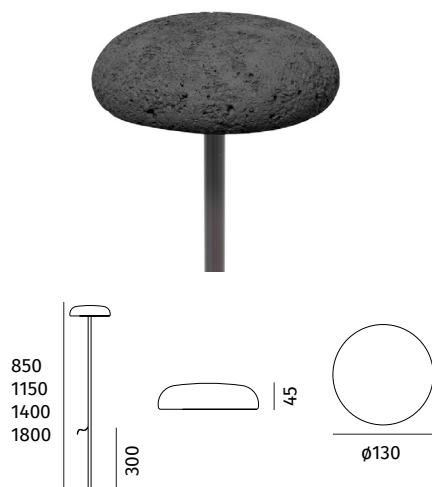

OOLITE BIG by Maurizio Quargnale

Registered Design / Modello Registrato

Article code: **1115C-396-22173**

BOLLARD/PALETTO

Material / Materiale

BETALY®

handmade in Italy

IP65