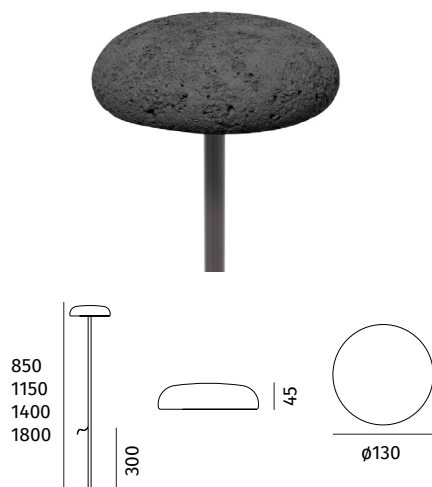

OOLITE BIG by Maurizio Quargnale

Registered Design / Modello Registrato

Article code: **1115C-396-22182**

BOLLARD/PALETTO

Material / Materiale

BETALY®

handmade in Italy

IP65

C.V.
[V]

Finishes & Colours / Finiture & Colori

393

GREEN

394

CORTEN

395

GREY

396

BLACK

397

SAND

Light source / Sorgente luminosa

Type/Tipo	LED
CCT	2200K
Light Source Flux/Flusso Sorgente	605lm
Power/Potenza	4,5W
CRI	CRI 80
Tube height / Altezza tubo	1150mm

Installation / Installazione

Type/Tipologia	BOLLARD/PALETTO
Weight/Peso	1,3Kg
Insulation class/Classe isolamento	III
IP	IP65

Accessories & Variants / Accessori & Varianti

All accessories and variants are available on 9010.it.
Tutti gli accessori e le varianti sono disponibili su 9010.it.

Power Supply / Alimentazione

Tensione Costante/Costant Voltage	24Vdc
Dimmability/Dimmerazione	PWM (With dimmable driver/ Con driver dimmerabile)

See compatible drivers on 9010.it. Multiple modules require a parallel connection/Vedere driver compatibili su 9010.it. Collegamento moduli multipli in parallelo

The driver must be placed in a remote box. For suggested cable length and size refer to the driver specifications/Il driver deve essere riposto in remoto. Per la lunghezza e dimensione cavi consigliata fare riferimento alle specifiche del driver.

Check it on 9010.it

16/12/24