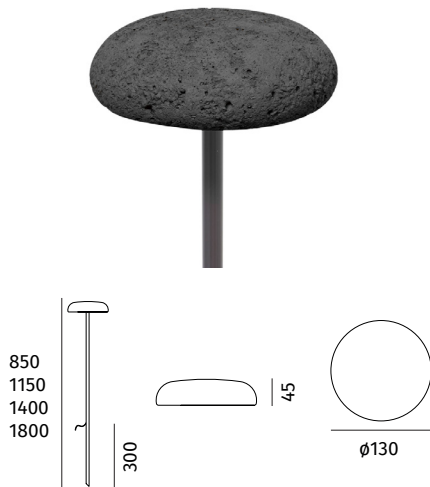

OOLITE BIG by Maurizio Quargnale

Registered Design / Modello Registrato

Article code: **1115C-396-27182**

BOLLARD/PALETTO

Material / Materiale

BETALY®

handmade in Italy

IP65

C.V.
[V]