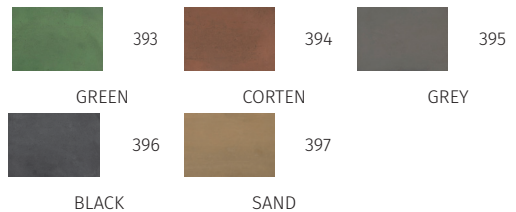

Finishes & Colours / Finiture & Colori

Light source / Sorgente luminosa

Type/Tipo	LED
CCT	3000K
Light Source Flux/Flusso Sorgente	670lm
Power/Potenza	4,5W
CRI	CRI 80
Tube height / Altezza tubo	1150mm

Installation / Installazione

Type/Tipologia	BOLLARD/PALETTO
Weight/Peso	1,3Kg
Insulation class/Classe isolamento	III
IP	IP65

Accessories & Variants / Accessori & Varianti

All accessories and variants are available on 9010.it.
Tutti gli accessori e le varianti sono disponibili su 9010.it.

Measures in mm, tolerance +/- 1/2 mm. The company reserves the right to carry out variations to technical details, materials, design, style, colors with no previous notice. All updated technical sheets are available on 9010.it.
Misure espresse in mm, tolleranza +/- 1/2 mm. L'azienda si riserva la facoltà di apportare variazioni di dati caratteristici, materiali, design, stili, tonalità, senza alcun preavviso. Le schede tecniche aggiornate sono disponibili su 9010.it.

Power Supply / Alimentazione

Tensione Costante/Costant Voltage	24Vdc
Dimmability/Dimmerazione	PWM (With dimmable driver/ Con driver dimmerabile)

See compatible drivers on 9010.it. Multiple modules require a parallel connection/Vedere driver compatibili su 9010.it. Collegamento moduli multipli in parallelo

The driver must be placed in a remote box. For suggested cable length and size refer to the driver specifications/Il driver deve essere riposto in remoto. Per la lunghezza e dimensione cavi consigliata fare riferimento alle specifiche del driver.

Check it on 9010.it

16/12/24