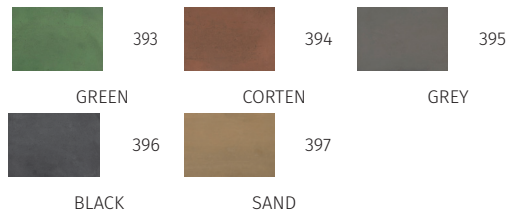

Finishes & Colours / Finiture & Colori

Light source / Sorgente luminosa

Type/Tipo	LED
CCT	2700K
Light Source Flux/Flusso Sorgente	635lm
Power/Potenza	4,5W
CRI	CRI 80
Tube height / Altezza tubo	1150mm

Installation / Installazione

Type/Tipologia	BOLLARD/PALETTO
Weight/Peso	1,3Kg
Insulation class/Classe isolamento	III
IP	IP65

Accessories & Variants / Accessori & Varianti

All accessories and variants are available on 9010.it.
Tutti gli accessori e le varianti sono disponibili su 9010.it.

Measures in mm, tolerance +/- 1/2 mm. The company reserves the right to carry out variations to technical details, materials, design, style, colors with no previous notice. All updated technical sheets are available on 9010.it.
Misure espresse in mm, tolleranza +/- 1/2 mm. L'azienda si riserva la facoltà di apportare variazioni di dati caratteristici, materiali, design, stili, tonalità, senza alcun preavviso. Le schede tecniche aggiornate sono disponibili su 9010.it.

Power Supply / Alimentazione

Tensione Costante/Costant Voltage	24Vdc
Dimmability/Dimmerazione	PWM (With dimmable driver/ Con driver dimmerabile)

See compatible drivers on 9010.it. Multiple modules require a parallel connection/Vedere driver compatibili su 9010.it. Collegamento moduli multipli in parallelo

The driver must be placed in a remote box. For suggested cable length and size refer to the driver specifications/Il driver deve essere riposto in remoto. Per la lunghezza e dimensione cavi consigliata fare riferimento alle specifiche del driver.

Check it on 9010.it

16/12/24