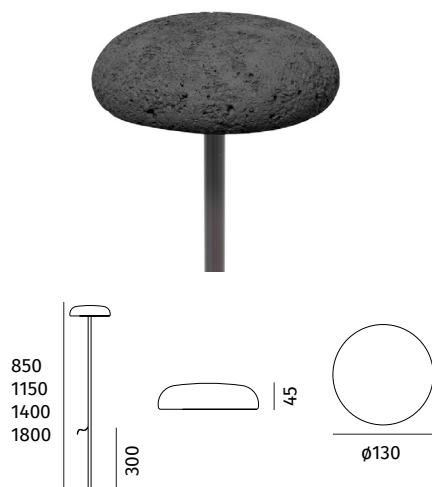

OOLITE BIG by Maurizio Quargnale

Registered Design / Modello Registrato

Article code: **1115C-396-22191**

BOLLARD/PALETTO

Material / Materiale

BETALY®**handmade in Italy**

IP65

C.V.
[V]

BLACK

397

SAND

Light source / Sorgente luminosa

Type/Tipo	LED
CCT	2200K
Light Source Flux/Flusso Sorgente	605lm
Power/Potenza	4,5W
CRI	CRI 80
Tube height / Altezza tubo	1400mm

Installation / Installazione

Type/Tipologia	BOLLARD/PALETTO
Weight/Peso	1,3Kg
Insulation class/Classe isolamento	III
IP	IP65