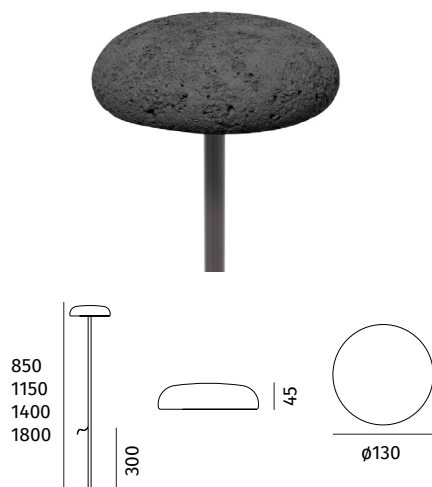

OOLITE BIG by Maurizio Quargnale

Registered Design / Modello Registrato

Article code: **1115C-396-22192**

BOLLARD/PALETTO

Material / Materiale

BETALY®**handmade in Italy**

IP65

C.V.
[V]

BLACK

397

SAND

Light source / Sorgente luminosa

Type/Tipo	LED
CCT	2200K
Light Source Flux/Flusso Sorgente	605lm
Power/Potenza	4,5W
CRI	CRI 80
Tube height / Altezza tubo	1800mm

Installation / Installazione

Type/Tipologia	BOLLARD/PALETTO
Weight/Peso	1,3Kg
Insulation class/Classe isolamento	III
IP	IP65