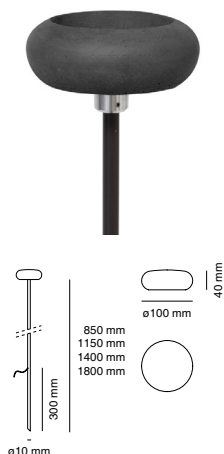

OOLITE CUP by Maurizio Quargnale

Registered Design / Modello Registrato

Article code: **1112D-396-22173**

BOLLARD/PALETTO

Material / Materiale

BETALY®

handmade in Italy

IP65

396

BLACK

397

SAND

Light source / Sorgente luminosa

Type/Tipo	LED
CCT	2200K
Light Source Flux/Flusso Sorgente	605lm
Power/Potenza	4,5W
CRI	CRI 80
Tube height / Altezza tubo	850mm

Installation / Installazione