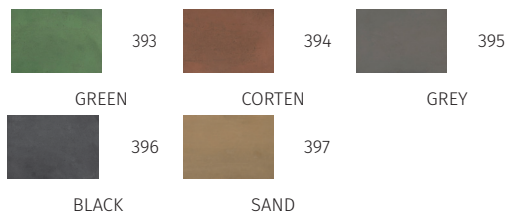

Finishes & Colours / Finiture & Colori

Light source / Sorgente luminosa

Type/Tipo	LED
CCT	2700K
Light Source Flux/Flusso Sorgente	635lm
Power/Potenza	4,5W
CRI	CRI 80
Tube height / Altezza tubo	1150mm

Installation / Installazione

Type/Tipologia	BOLLARD/PALETTO
Weight/Peso	0,8Kg
Insulation class/Classe isolamento	III
IP	IP65

Accessories & Variants / Accessori & Varianti

All accessories and variants are available on 9010.it.
Tutti gli accessori e le varianti sono disponibili su 9010.it.

Power Supply / Alimentazione

Tensione Costante/Costant Voltage	24Vdc
Dimmability/Dimmerazione	PWM (With dimmable driver/ Con driver dimmerabile)

See compatible drivers on 9010.it. Multiple modules require a parallel connection/Vedere driver compatibili su 9010.it. Collegamento moduli multipli in parallelo

The driver must be placed in a remote box. For suggested cable length and size refer to the driver specifications/Il driver deve essere riposto in remoto. Per la lunghezza e dimensione cavi consigliata fare riferimento alle specifiche del driver.

Check it on 9010.it

16/12/24

Measures in mm, tolerance +/- 1/2 mm. All updated technical sheets are available on 9010.it.
Misure espresse in mm, tolleranza +/- 1/2 mm. Le schede tecniche aggiornate sono disponibili su 9010.it.

9010novantadiecì® is a brand of BELFIORE SRL - Via Contessa 23 - 36055 - NOVE - (VI) - ITALY - Tel. 0424/59.03.88 - www.9010.it - The present technical data sheet is property of BELFIORE SRL. All rights reserved.
9010novantadiecì® è un marchio di BELFIORE SRL - Via Contessa 23 - 36055 - NOVE - (VI) - ITALY - Tel. 0424/59.03.88 - www.9010.it - La presente scheda tecnica è di proprietà di BELFIORE SRL. Tutti i diritti riservati.

The company reserves the right to carry out variations to technical details with no previous notice.
L'azienda si riserva la facoltà di apportare variazioni di dati tecnici senza alcun preavviso.