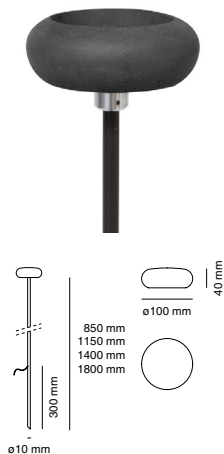

OOLITE CUP by Maurizio Quargnale

Registered Design / Modello Registrato

Article code: **1112D-396-22182**

BOLLARD/PALETTO

Material / Materiale

BETALY®

handmade in Italy

C.V.
[V]

BLACK

397

SAND

Light source / Sorgente luminosa

Type/Tipo	LED
CCT	2200K
Light Source Flux/Flusso Sorgente	605lm
Power/Potenza	4,5W
CRI	CRI 80
Tube height / Altezza tubo	1150mm

Installation / Installazione

Type/Tipologia	BOLLARD/PALETTO
Weight/Peso	0,8Kg
Insulation class/Classe isolamento	III
IP	IP65