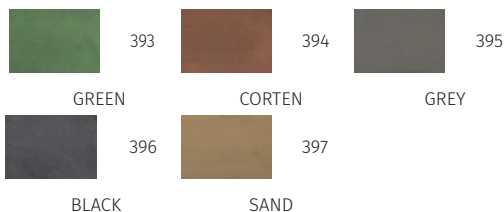

Finishes & Colours / Finiture & Colori

393

GREEN

394

CORTEN

395

GREY

396

Registered Design / Modello Registrato

Article code: **1112D-396-30182**

BOLLARD/PALETTO

Material / Materiale

BETALY®

handmade in Italy

C.V.
[V]

Finishes & Colours / Finiture & Colori