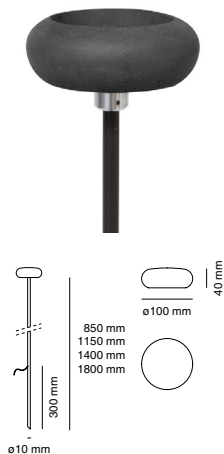

**OOLITE CUP** by Maurizio Quargnale

Registered Design / Modello Registrato

Article code: **1112D-396-22191**

BOLLARD/PALETTO

Material / Materiale

**BETALY®**

handmade in Italy

IP65

396

BLACK

397

SAND

**Light source / Sorgente luminosa**

Type/Tipo	LED
CCT	2200K
Light Source Flux/Flusso Sorgente	605lm
Power/Potenza	4,5W
CRI	CRI 80
Tube height / Altezza tubo	1400mm

**Installation / Installazione**