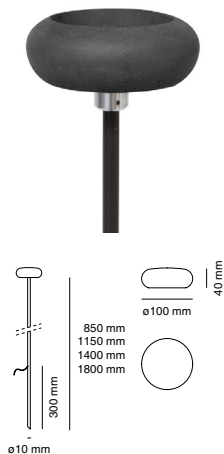

**OOLITE CUP** by Maurizio Quargnale

Registered Design / Modello Registrato

Article code: **1112D-396-22192**

BOLLARD/PALETTO

Material / Materiale

**BETALY®**

handmade in Italy

IP65

396

BLACK

397

SAND

**Light source / Sorgente luminosa**

Type/Tipo	LED
CCT	2200K
Light Source Flux/Flusso Sorgente	605lm
Power/Potenza	4,5W
CRI	CRI 80
Tube height / Altezza tubo	1800mm

**Installation / Installazione**