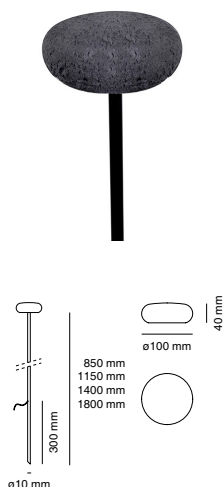

OOLITE ROUGH by Maurizio Quargnale

Registered Design / Modello Registrato

Article code: **1112C-396-22173**

BOLLARD/PALETTO

Material / Materiale

BETALY®

handmade in Italy

C.V.
[V]

Finishes & Colours / Finiture & Colori

Light source / Sorgente luminosa

Type/Tipo	LED
CCT	2200K
Light Source Flux/Flusso Sorgente	605lm
Power/Potenza	4,5W
CRI	CRI 80
Tube height / Altezza tubo	850mm

Installation / Installazione

GREY

396

BLACK

397

SAND

Light source / Sorgente luminosa

Type/Tipo	LED
CCT	2700K
Light Source Flux/Flusso Sorgente	635lm
Power/Potenza	4,5W
CRI	CRI 80
Tube height / Altezza tubo	850mm

Installation / Installazione

C.V.
[V]

Finishes & Colours / Finiture & Colori

Light source / Sorgente luminosa

Type/Tipo	LED
CCT	3000K
Light Source Flux/Flusso Sorgente	670lm
Power/Potenza	4,5W
CRI	CRI 80
Tube height / Altezza tubo	850mm