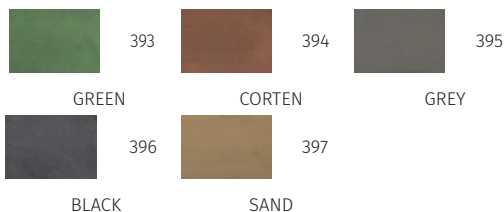

Finishes & Colours / Finiture & Colori

Light source / Sorgente luminosa

Type/Tipo	LED
CCT	3000K
Light Source Flux/Flusso Sorgente	670lm
Power/Potenza	4,5W
CRI	CRI 80
Tube height / Altezza tubo	850mm

Installation / Installazione

Type/Tipologia	BOLLARD/PALETTO
Weight/Peso	0,8Kg
Insulation class/Classe isolamento	III
IP	IP65

Accessories & Variants / Accessori & Varianti

All accessories and variants are available on 9010.it.
Tutti gli accessori e le varianti sono disponibili su 9010.it.

Power Supply / Alimentazione

Tensione Costante/Costant Voltage	24Vdc
Dimmability/Dimmerazione	PWM (With dimmable driver/ Con driver dimmerabile)

See compatible drivers on 9010.it. Multiple modules require a parallel connection/Vedere driver compatibili su 9010.it. Collegamento moduli multipli in parallelo

The driver must be placed in a remote box. For suggested cable length and size refer to the driver specifications/Il driver deve essere riposto in remoto. Per la lunghezza e dimensione cavi consigliata fare riferimento alle specifiche del driver.

Check it on 9010.it