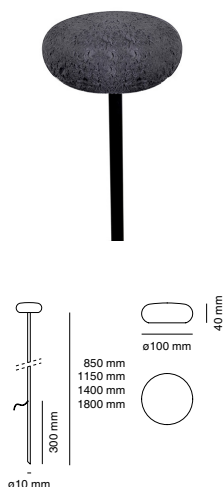

OOLITE ROUGH by Maurizio Quargnale

Registered Design / Modello Registrato

Article code: **1112C-396-30173**

BOLLARD/PALETTO

Material / Materiale

BETALY®

handmade in Italy

C.V.
[V]