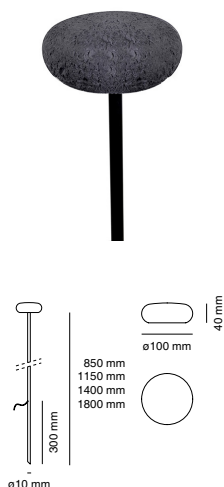

OOLITE ROUGH by Maurizio Quargnale

Registered Design / Modello Registrato

Article code: **1112C-396-22182**

BOLLARD/PALETTO

Material / Materiale

BETALY®

handmade in Italy

IP65

396

BLACK

397

SAND

Light source / Sorgente luminosa

Type/Tipo	LED
CCT	2200K
Light Source Flux/Flusso Sorgente	605lm
Power/Potenza	4,5W
CRI	CRI 80
Tube height / Altezza tubo	1150mm

Installation / Installazione