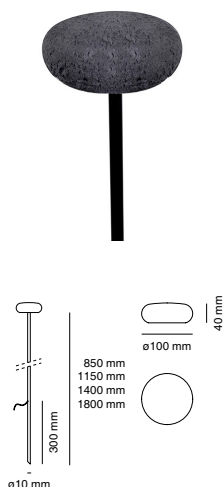

OOLITE ROUGH by Maurizio Quargnale

Registered Design / Modello Registrato

Article code: **1112C-396-22191**

BOLLARD/PALETTO

Material / Materiale

BETALY®

handmade in Italy

IP65

396

BLACK

397

SAND

Light source / Sorgente luminosa

Type/Tipo	LED
CCT	2200K
Light Source Flux/Flusso Sorgente	605lm
Power/Potenza	4,5W
CRI	CRI 80
Tube height / Altezza tubo	1400mm

Installation / Installazione