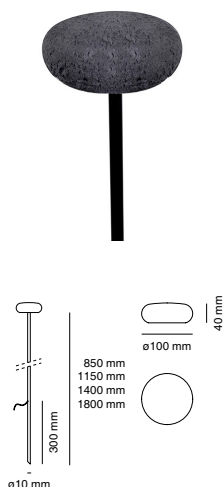

OOLITE ROUGH by Maurizio Quargnale

Registered Design / Modello Registrato

Article code: **1112C-396-22192**

BOLLARD/PALETTO

Material / Materiale

BETALY®

handmade in Italy

C.V.
[V]

Finishes & Colours / Finiture & Colori

Light source / Sorgente luminosa

Type/Tipo	LED
CCT	2200K
Light Source Flux/Flusso Sorgente	605lm
Power/Potenza	4,5W
CRI	CRI 80
Tube height / Altezza tubo	1800mm

Installation / Installazione

GREY

396

BLACK

397

SAND

Light source / Sorgente luminosa

Type/Tipo	LED
CCT	2700K
Light Source Flux/Flusso Sorgente	635lm
Power/Potenza	4,5W
CRI	CRI 80
Tube height / Altezza tubo	1800mm

Installation / Installazione

IP65

C.V.
[V]

Finishes & Colours / Finiture & Colori

Light source / Sorgente luminosa

Type/Tipo	LED
CCT	3000K
Light Source Flux/Flusso Sorgente	670lm
Power/Potenza	4,5W
CRI	CRI 80
Tube height / Altezza tubo	1800mm