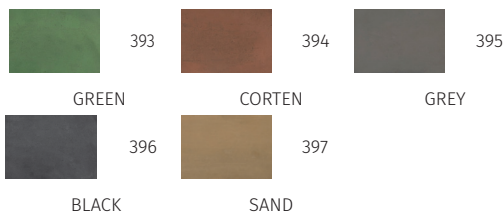

Finishes & Colours / Finiture & Colori

Light source / Sorgente luminosa

Type/Tipo	LED
CCT	2200K
Light Source Flux/Flusso Sorgente	605lm
Power/Potenza	4,5W
CRI	CRI 80
Tube height / Altezza tubo	1800mm

Installation / Installazione

Type/Tipologia	BOLLARD/PALETTO
Weight/Peso	0,8Kg
Insulation class/Classe isolamento	III
IP	IP65

Accessories & Variants / Accessori & Varianti

All accessories and variants are available on 9010.it.
Tutti gli accessori e le varianti sono disponibili su 9010.it.

Power Supply / Alimentazione

Tensione Costante/Costant Voltage	24Vdc
Dimmability/Dimmerazione	PWM (With dimmable driver/ Con driver dimmerabile)

See compatible drivers on 9010.it. Multiple modules require a parallel connection/Vedere driver compatibili su 9010.it. Collegamento moduli multipli in parallelo

The driver must be placed in a remote box. For suggested cable length and size refer to the driver specifications/Il driver deve essere riposto in remoto. Per la lunghezza e dimensione cavi consigliata fare riferimento alle specifiche del driver.

Check it on 9010.it