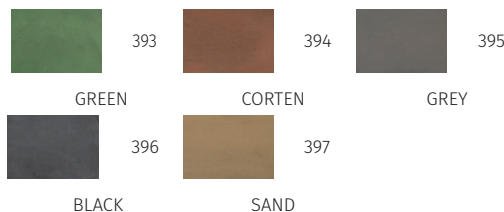

Finishes & Colours / Finiture & Colori

Light source / Sorgente luminosa

Type/Tipo	LED
CCT	3000K
Light Source Flux/Flusso Sorgente	670lm
Power/Potenza	4,5W
CRI	CRI 80
Tube height / Altezza tubo	1800mm

Installation / Installazione

Type/Tipologia	BOLLARD/PALETTO
Weight/Peso	0,8Kg
Insulation class/Classe isolamento	III
IP	IP65

Accessories & Variants / Accessori & Varianti

All accessories and variants are available on 9010.it.
Tutti gli accessori e le varianti sono disponibili su 9010.it.

Power Supply / Alimentazione

Tensione Costante/Costant Voltage	24Vdc
Dimmability/Dimmerazione	PWM (With dimmable driver/ Con driver dimmerabile)

See compatible drivers on 9010.it. Multiple modules require a parallel connection/Vedere driver compatibili su 9010.it. Collegamento moduli multipli in parallelo

The driver must be placed in a remote box. For suggested cable length and size refer to the driver specifications/Il driver deve essere riposto in remoto. Per la lunghezza e dimensione cavi consigliata fare riferimento alle specifiche del driver.

Check it on 9010.it