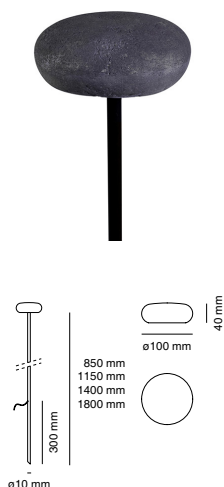

OOLITE GRIT by Maurizio Quargnale

Registered Design / Modello Registrato

Article code: **1112B-396-22173**

BOLLARD/PALETTO

Material / Materiale

BETALY®

handmade in Italy

C.V.
[V]

Finishes & Colours / Finiture & Colori

Light source / Sorgente luminosa

Type/Tipo	LED
CCT	2200K
Light Source Flux/Flusso Sorgente	605lm
Power/Potenza	4,5W
CRI	CRI 80
Tube height / Altezza tubo	850mm

Installation / Installazione

handmade in Italy

C.V.
[V]

Finishes & Colours / Finiture & Colori

Light source / Sorgente luminosa

Type/Tipo	LED
CCT	3000K
Light Source Flux/Flusso Sorgente	670lm
Power/Potenza	4,5W
CRI	CRI 80
Tube height / Altezza tubo	850mm