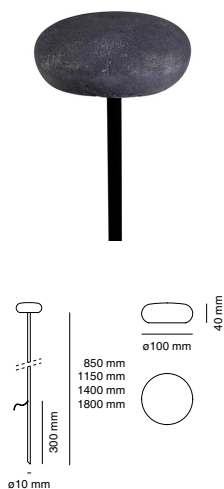

OOLITE GRIT by Maurizio Quargnale

Registered Design / Modello Registrato

Article code: **1112B-396-30173**

BOLLARD/PALETTO

Material / Materiale

BETALY®

handmade in Italy

C.V.
[V]