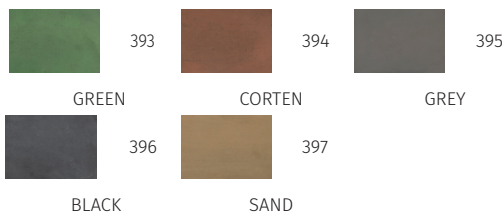

Finishes & Colours / Finiture & Colori

Light source / Sorgente luminosa

Type/Tipo	LED
CCT	3000K
Light Source Flux/Flusso Sorgente	670lm
Power/Potenza	4,5W
CRI	CRI 80
Tube height / Altezza tubo	850mm

Installation / Installazione

Type/Tipologia	BOLLARD/PALETTO
Weight/Peso	0,8Kg
Insulation class/Classe isolamento	III
IP	IP65

Accessories & Variants / Accessori & Varianti

All accessories and variants are available on 9010.it.
Tutti gli accessori e le varianti sono disponibili su 9010.it.

Power Supply / Alimentazione

Tensione Costante/Costant Voltage	24Vdc
Dimmability/Dimmerazione	PWM (With dimmable driver/ Con driver dimmerabile)

See compatible drivers on 9010.it. Multiple modules require a parallel connection/Vedere driver compatibili su 9010.it. Collegamento moduli multipli in parallelo

The driver must be placed in a remote box. For suggested cable length and size refer to the driver specifications/Il driver deve essere riposto in remoto. Per la lunghezza e dimensione cavi consigliata fare riferimento alle specifiche del driver.

Check it on 9010.it