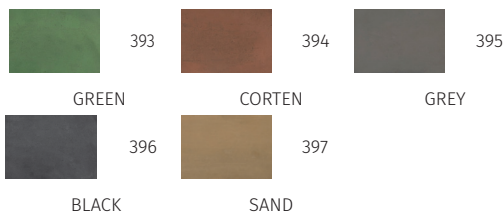

Finishes & Colours / Finiture & Colori

Light source / Sorgente luminosa

Type/Tipo	LED
CCT	2200K
Light Source Flux/Flusso Sorgente	605lm
Power/Potenza	4,5W
CRI	CRI 80
Tube height / Altezza tubo	850mm

Installation / Installazione

Type/Tipologia	BOLLARD/PALETTO
Weight/Peso	0,8Kg
Insulation class/Classe isolamento	III
IP	IP65

Accessories & Variants / Accessori & Varianti

All accessories and variants are available on 9010.it.
Tutti gli accessori e le varianti sono disponibili su 9010.it.

Power Supply / Alimentazione

Tensione Costante/Costant Voltage	24Vdc
Dimmability/Dimmerazione	PWM (With dimmable driver/ Con driver dimmerabile)

See compatible drivers on 9010.it. Multiple modules require a parallel connection/Vedere driver compatibili su 9010.it. Collegamento moduli multipli in parallelo

The driver must be placed in a remote box. For suggested cable length and size refer to the driver specifications/Il driver deve essere riposto in remoto. Per la lunghezza e dimensione cavi consigliata fare riferimento alle specifiche del driver.

Check it on 9010.it