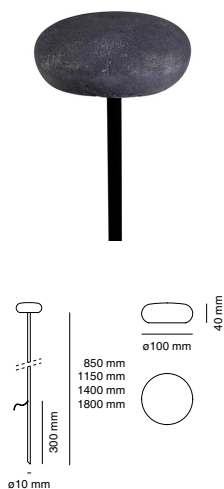

OOLITE GRIT by Maurizio Quargnale

Registered Design / Modello Registrato

Article code: **1112B-396-30182**

BOLLARD/PALETTO

Material / Materiale

BETALY®

handmade in Italy

C.V.
[V]