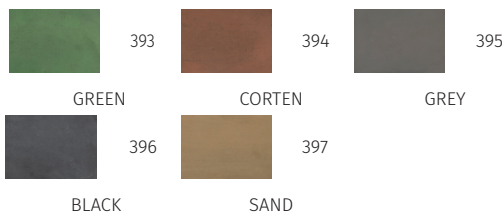

Finishes & Colours / Finiture & Colori

Light source / Sorgente luminosa

Type/Tipo	LED
CCT	3000K
Light Source Flux/Flusso Sorgente	670lm
Power/Potenza	4,5W
CRI	CRI 80
Tube height / Altezza tubo	1150mm

Installation / Installazione

Type/Tipologia	BOLLARD/PALETTO
Weight/Peso	0,8Kg
Insulation class/Classe isolamento	III
IP	IP65

Accessories & Variants / Accessori & Varianti

All accessories and variants are available on 9010.it.
Tutti gli accessori e le varianti sono disponibili su 9010.it.

Power Supply / Alimentazione

Tensione Costante/Costant Voltage	24Vdc
Dimmability/Dimmerazione	PWM (With dimmable driver/ Con driver dimmerabile)

See compatible drivers on 9010.it. Multiple modules require a parallel connection/Vedere driver compatibili su 9010.it. Collegamento moduli multipli in parallelo

The driver must be placed in a remote box. For suggested cable length and size refer to the driver specifications/Il driver deve essere riposto in remoto. Per la lunghezza e dimensione cavi consigliata fare riferimento alle specifiche del driver.

Check it on 9010.it