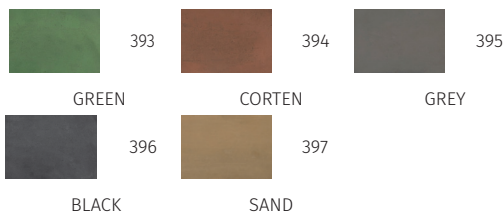

Finishes & Colours / Finiture & Colori

Light source / Sorgente luminosa

Type/Tipo	LED
CCT	2700K
Light Source Flux/Flusso Sorgente	635lm
Power/Potenza	4,5W
CRI	CRI 80
Tube height / Altezza tubo	1150mm

Installation / Installazione

Type/Tipologia	BOLLARD/PALETTO
Weight/Peso	0,8Kg
Insulation class/Classe isolamento	III
IP	IP65

Accessories & Variants / Accessori & Varianti

All accessories and variants are available on 9010.it.
Tutti gli accessori e le varianti sono disponibili su 9010.it.

Power Supply / Alimentazione

Tensione Costante/Costant Voltage	24Vdc
Dimmability/Dimmerazione	PWM (With dimmable driver/ Con driver dimmerabile)

See compatible drivers on 9010.it. Multiple modules require a parallel connection/Vedere driver compatibili su 9010.it. Collegamento moduli multipli in parallelo

The driver must be placed in a remote box. For suggested cable length and size refer to the driver specifications/Il driver deve essere riposto in remoto. Per la lunghezza e dimensione cavi consigliata fare riferimento alle specifiche del driver.

Check it on 9010.it