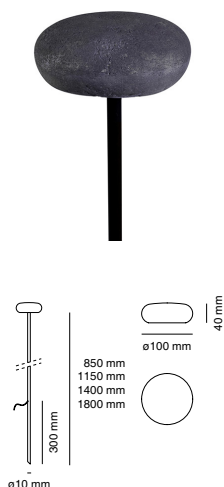

**OOLITE GRIT** by Maurizio Quargnale

Registered Design / Modello Registrato

Article code: **1112B-396-22182**

BOLLARD/PALETTO

Material / Materiale

**BETALY®**

handmade in Italy

C.V.  
[V]

Finishes & Colours / Finiture & Colori

**Light source / Sorgente luminosa**

Type/Tipo	LED
CCT	2200K
Light Source Flux/Flusso Sorgente	605lm
Power/Potenza	4,5W
CRI	CRI 80
Tube height / Altezza tubo	1150mm

C.V.  
[V]

Finishes & Colours / Finiture & Colori

**Light source / Sorgente luminosa**

Type/Tipo	LED
CCT	3000K
Light Source Flux/Flusso Sorgente	670lm
Power/Potenza	4,5W
CRI	CRI 80
Tube height / Altezza tubo	1150mm