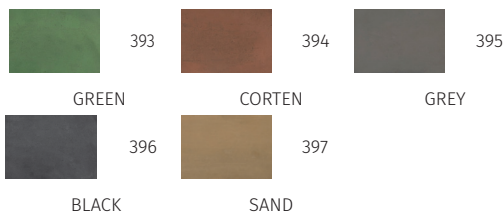

Finishes & Colours / Finiture & Colori

Light source / Sorgente luminosa

Type/Tipo	LED
CCT	2200K
Light Source Flux/Flusso Sorgente	605lm
Power/Potenza	4,5W
CRI	CRI 80
Tube height / Altezza tubo	1150mm

Installation / Installazione

Type/Tipologia	BOLLARD/PALETTO
Weight/Peso	0,8Kg
Insulation class/Classe isolamento	III
IP	IP65

Accessories & Variants / Accessori & Varianti

All accessories and variants are available on 9010.it.
Tutti gli accessori e le varianti sono disponibili su 9010.it.

Power Supply / Alimentazione

Tensione Costante/Costant Voltage	24Vdc
Dimmability/Dimmerazione	PWM (With dimmable driver/ Con driver dimmerabile)

See compatible drivers on 9010.it. Multiple modules require a parallel connection/Vedere driver compatibili su 9010.it. Collegamento moduli multipli in parallelo

The driver must be placed in a remote box. For suggested cable length and size refer to the driver specifications/Il driver deve essere riposto in remoto. Per la lunghezza e dimensione cavi consigliata fare riferimento alle specifiche del driver.

Check it on 9010.it