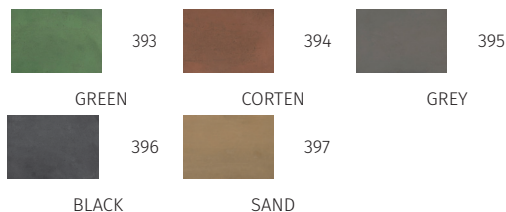

Finishes & Colours / Finiture & Colori

Light source / Sorgente luminosa

Type/Tipo	LED
CCT	2200K
Light Source Flux/Flusso Sorgente	605lm
Power/Potenza	4,5W
CRI	CRI 80
Tube height / Altezza tubo	1400mm

Installation / Installazione

Type/Tipologia	BOLLARD/PALETTO
Weight/Peso	0,8Kg
Insulation class/Classe isolamento	III
IP	IP65

Accessories & Variants / Accessori & Varianti

All accessories and variants are available on 9010.it.
Tutti gli accessori e le varianti sono disponibili su 9010.it.

Power Supply / Alimentazione

Tensione Costante/Costant Voltage	24Vdc
Dimmability/Dimmerazione	PWM (With dimmable driver/ Con driver dimmerabile)

See compatible drivers on 9010.it. Multiple modules require a parallel connection/Vedere driver compatibili su 9010.it. Collegamento moduli multipli in parallelo

The driver must be placed in a remote box. For suggested cable length and size refer to the driver specifications/Il driver deve essere riposto in remoto. Per la lunghezza e dimensione cavi consigliata fare riferimento alle specifiche del driver.

Check it on 9010.it