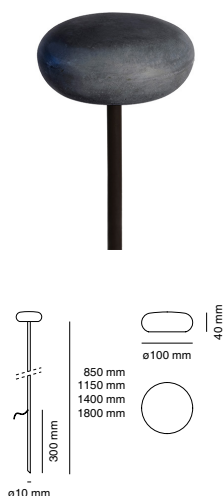

OOLITE SMOOTH by Maurizio Quargnale

Registered Design / Modello Registrato

Article code: **1112A-396-22173**

BOLLARD/PALETTO

Material / Materiale

BETALY®

handmade in Italy

IP65

C.V.
[V]

Finishes & Colours / Finiture & Colori

Light source / Sorgente luminosa

Type/Tipo	LED
CCT	2200K
Light Source Flux/Flusso Sorgente	605lm
Power/Potenza	4,5W
CRI	CRI 80
Tube height / Altezza tubo	850mm

C.V.
[V]

Finishes & Colours / Finiture & Colori

Light source / Sorgente luminosa

Type/Tipo	LED
CCT	2700K
Light Source Flux/Flusso Sorgente	635lm
Power/Potenza	4,5W
CRI	CRI 80
Tube height / Altezza tubo	850mm