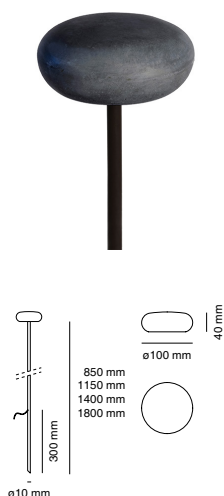

OOLITE SMOOTH by Maurizio Quargnale

Registered Design / Modello Registrato

Article code: **1112A-396-27173**

BOLLARD/PALETTO

Material / Materiale

BETALY®

handmade in Italy

C.V.
[V]