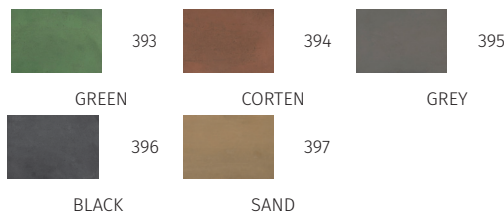

Finishes & Colours / Finiture & Colori

Light source / Sorgente luminosa

Type/Tipo	LED
CCT	2700K
Light Source Flux/Flusso Sorgente	635lm
Power/Potenza	4,5W
CRI	CRI 80
Tube height / Altezza tubo	850mm

Installation / Installazione

Type/Tipologia	BOLLARD/PALETTO
Weight/Peso	0,8Kg
Insulation class/Classe isolamento	III
IP	IP65

Accessories & Variants / Accessori & Varianti

All accessories and variants are available on 9010.it.
Tutti gli accessori e le varianti sono disponibili su 9010.it.

Power Supply / Alimentazione

Tensione Costante/Costant Voltage	24Vdc
Dimmability/Dimmerazione	PWM (With dimmable driver/ Con driver dimmerabile)

See compatible drivers on 9010.it. Multiple modules require a parallel connection/Vedere driver compatibili su 9010.it. Collegamento moduli multipli in parallelo

The driver must be placed in a remote box. For suggested cable length and size refer to the driver specifications/Il driver deve essere riposto in remoto. Per la lunghezza e dimensione cavi consigliata fare riferimento alle specifiche del driver.

Check it on 9010.it

16/12/24