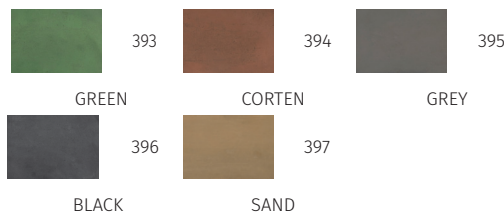

Finishes & Colours / Finiture & Colori

Light source / Sorgente luminosa

Type/Tipo	LED
CCT	2200K
Light Source Flux/Flusso Sorgente	605lm
Power/Potenza	4,5W
CRI	CRI 80
Tube height / Altezza tubo	850mm

Installation / Installazione

Type/Tipologia	BOLLARD/PALETTO
Weight/Peso	0,8Kg
Insulation class/Classe isolamento	III
IP	IP65

Accessories & Variants / Accessori & Varianti

All accessories and variants are available on 9010.it.
Tutti gli accessori e le varianti sono disponibili su 9010.it.

Power Supply / Alimentazione

Tensione Costante/Costant Voltage	24Vdc
Dimmability/Dimmerazione	PWM (With dimmable driver/ Con driver dimmerabile)

See compatible drivers on 9010.it. Multiple modules require a parallel connection/Vedere driver compatibili su 9010.it. Collegamento moduli multipli in parallelo

The driver must be placed in a remote box. For suggested cable length and size refer to the driver specifications/Il driver deve essere riposto in remoto. Per la lunghezza e dimensione cavi consigliata fare riferimento alle specifiche del driver.

Check it on 9010.it