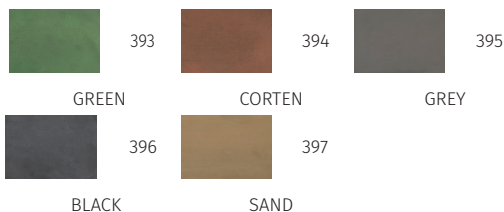

C.V.
[V]

Finishes & Colours / Finiture & Colori

393

GREEN

394

CORTEN

395

GREY

Registered Design / Modello Registrato

Article code: **1112A-396-27182**

BOLLARD/PALETTO

Material / Materiale

BETALY®

handmade in Italy

C.V.
[V]

Finishes & Colours / Finiture & Colori