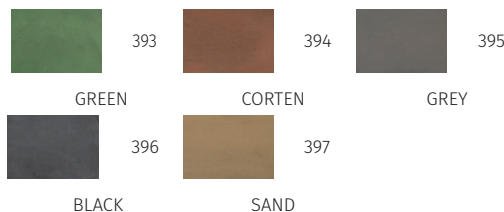

Finishes & Colours / Finiture & Colori

393

GREEN

394

CORTEN

395

GREY

396

Registered Design / Modello Registrato

Article code: **1112A-396-30191**

BOLLARD/PALETTO

Material / Materiale

BETALY®

handmade in Italy

C.V.
[V]

Finishes & Colours / Finiture & Colori