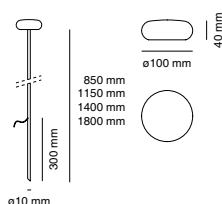

OOLITE SMOOTH by Maurizio Quargnale

Registered Design / Modello Registrato