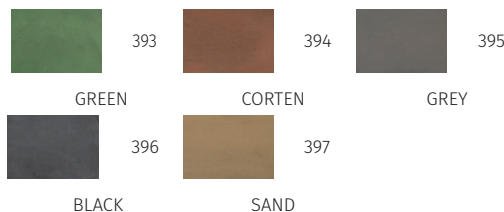

Finishes & Colours / Finiture & Colori

393

GREEN

394

CORTEN

395

GREY

396

Registered Design / Modello Registrato

Article code: **1112A-396-30192**

BOLLARD/PALETTO

Material / Materiale

BETALY®

handmade in Italy

C.V.
[V]

Finishes & Colours / Finiture & Colori