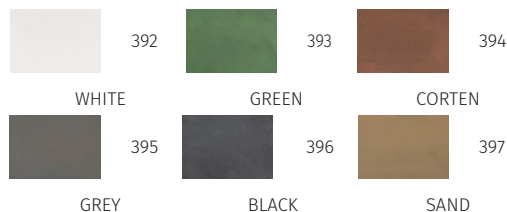

Finishes & Colours / Finiture & Colori

Light source / Sorgente luminosa

Type/Tipo	LED
CCT	2700K
Light Source Flux/Flusso Sorgente	1520lm
Power/Potenza	11W
CRI	CRI 80

Power Supply / Alimentazione

Tensione Costante/Costant Voltage	24Vdc
Dimmability/Dimmerazione	PWM (With dimmable driver/ Con driver dimmerabile)

See compatible drivers on 9010.it. Multiple modules require a parallel connection/Vedere driver compatibili su 9010.it. Collegamento moduli multipli in parallelo

The driver must be placed in a remote box. For suggested cable length and size refer to the driver specifications/Il driver deve essere riposto in remoto. Per la lunghezza e dimensione cavi consigliata fare riferimento alle specifiche del driver.

Installation / Installazione

Type/Tipologia	OUTDOOR - WALL LIGHTING/ ESTERNO - APPLIQUE
Weight/Peso	1,6Kg
Insulation class/Classe isolamento	III
IP	IP65

Accessories & Variants / Accessori & Varianti

All accessories and variants are available on 9010.it.
Tutti gli accessori e le varianti sono disponibili su 9010.it.

Check it on 9010.it

17/12/24

Measures in mm, tolerance +/- 1/2 mm. All updated technical sheets are available on 9010.it.
Misure espresse in mm, tolleranza +/- 1/2 mm. Le schede tecniche aggiornate sono disponibili su 9010.it.

9010novantadiecì® is a brand of BELFIORE SRL - Via Contessa 23 - 36055 - NOVE - (VI) - ITALY - Tel. 0424/59.03.88 - www.9010.it - The present technical data sheet is property of BELFIORE SRL. All rights reserved.
9010novantadiecì® è un marchio di BELFIORE SRL - Via Contessa 23 - 36055 - NOVE - (VI) - ITALY - Tel. 0424/59.03.88 - www.9010.it - La presente scheda tecnica è di proprietà di BELFIORE SRL. Tutti i diritti riservati.

The company reserves the right to carry out variations to technical details with no previous notice.
L'azienda si riserva la facoltà di apportare variazioni di dati tecnici senza alcun preavviso.