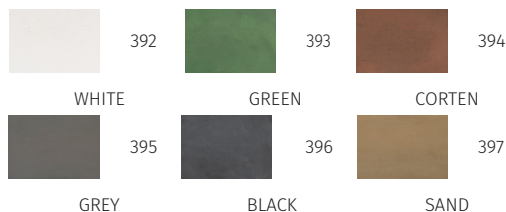

Finishes & Colours / Finiture & Colori

Light source / Sorgente luminosa

Type/Tipo	LED
CCT	2700K
Light Source Flux/Flusso Sorgente	3040lm
Power/Potenza	22W
CRI	CRI 80

Power Supply / Alimentazione

Tensione Costante/Costant Voltage	24Vdc
Dimmability/Dimmerazione	PWM (With dimmable driver/ Con driver dimmerabile)

See compatible drivers on 9010.it. Multiple modules require a parallel connection/Vedere driver compatibili su 9010.it. Collegamento moduli multipli in parallelo

The driver must be placed in a remote box. For suggested cable length and size refer to the driver specifications/Il driver deve essere riposto in remoto. Per la lunghezza e dimensione cavi consigliata fare riferimento alle specifiche del driver.

Installation / Installazione

Type/Tipologia	OUTDOOR - WALL LIGHTING/ ESTERNO - APPLIQUE
Weight/Peso	2,2Kg
Insulation class/Classe isolamento	III
IP	IP65

Accessories & Variants / Accessori & Varianti

All accessories and variants are available on 9010.it.
Tutti gli accessori e le varianti sono disponibili su 9010.it.

Check it on 9010.it

Measures in mm, tolerance +/- 1/2 mm. All updated technical sheets are available on 9010.it.
Misure espresse in mm, tolleranza +/- 1/2 mm. Le schede tecniche aggiornate sono disponibili su 9010.it.

17/12/24

9010novantadiecì® is a brand of BELFIORE SRL - Via Contessa 23 - 36055 - NOVE - (VI) - ITALY - Tel. 0424/59.03.88 - www.9010.it - The present technical data sheet is property of BELFIORE SRL. All rights reserved.
9010novantadiecì® è un marchio di BELFIORE SRL - Via Contessa 23 - 36055 - NOVE - (VI) - ITALY - Tel. 0424/59.03.88 - www.9010.it - La presente scheda tecnica è di proprietà di BELFIORE SRL. Tutti i diritti riservati.

The company reserves the right to carry out variations to technical details with no previous notice.
L'azienda si riserva la facoltà di apportare variazioni di dati tecnici senza alcun preavviso.