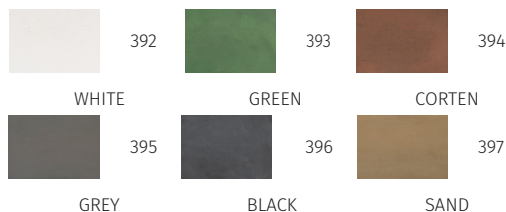

Finishes & Colours / Finiture & Colori

Light source / Sorgente luminosa

Type/Tipo	LED
CCT	2700K
Light Source Flux/Flusso Sorgente	1520lm
Power/Potenza	11W
CRI	CRI 80

Power Supply / Alimentazione

Tensione Costante/Costant Voltage	24Vdc
Dimmability/Dimmerazione	PWM (With dimmable driver/ Con driver dimmerabile)

See compatible drivers on 9010.it. Multiple modules require a parallel connection/Vedere driver compatibili su 9010.it. Collegamento moduli multipli in parallelo

The driver must be placed in a remote box. For suggested cable length and size refer to the driver specifications/Il driver deve essere riposto in remoto. Per la lunghezza e dimensione cavi consigliata fare riferimento alle specifiche del driver.

Installation / Installazione

Type/Tipologia	OUTDOOR - WALL LIGHTING/ ESTERNO - APPLIQUE
Weight/Peso	2,2Kg
Insulation class/Classe isolamento	III
IP	IP65

Accessories & Variants / Accessori & Varianti

All accessories and variants are available on 9010.it.
Tutti gli accessori e le varianti sono disponibili su 9010.it.

Check it on 9010.it

Measures in mm, tolerance +/- 1/2 mm. All updated technical sheets are available on 9010.it.
Misure espresse in mm, tolleranza +/- 1/2 mm. Le schede tecniche aggiornate sono disponibili su 9010.it.

9010novantadiecì® is a brand of BELFIORE SRL - Via Contessa 23 - 36055 - NOVE - (VI) - ITALY - Tel. 0424/59.03.88 - www.9010.it - The present technical data sheet is property of BELFIORE SRL. All rights reserved.
9010novantadiecì® è un marchio di BELFIORE SRL - Via Contessa 23 - 36055 - NOVE - (VI) - ITALY - Tel. 0424/59.03.88 - www.9010.it - La presente scheda tecnica è di proprietà di BELFIORE SRL. Tutti i diritti riservati.

The company reserves the right to carry out variations to technical details with no previous notice.
L'azienda si riserva la facoltà di apportare variazioni di dati tecnici senza alcun preavviso.