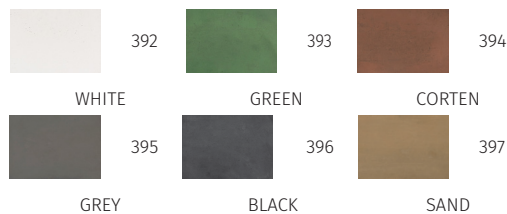

**MONO** by Paolo D'Arrigo

Registered Design / Modello Registrato

Article code: **1103A-396-27246**

BOLLARD/PALETTO

Material / Materiale

**BETALY®**

handmade in Italy

Finishes & Colours / Finiture & Colori