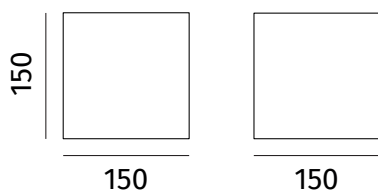

SCUBO

Registered Design / Modello Registrato

Article code: **1092-396-22226**

OUTDOOR - WALL LIGHTING/ESTERNO - APPLIQUE

Material / Materiale

BETALY®

handmade in Italy

Finishes & Colours / Finiture & Colori