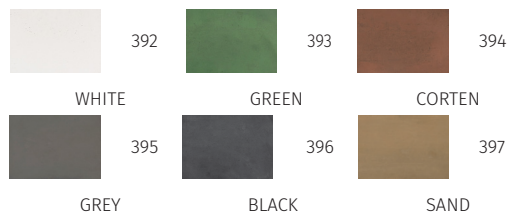

SCUBO

Registered Design / Modello Registrato

Article code: **1092-396-22226**

OUTDOOR - WALL LIGHTING/ESTERNO - APPLIQUE

Material / Materiale

BETALY®

handmade in Italy

Finishes & Colours / Finiture & Colori