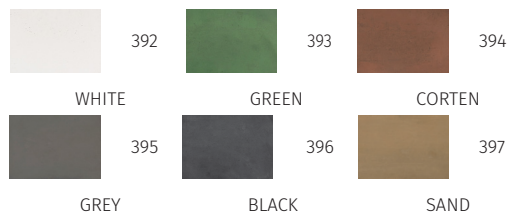

ELLE SMALL by Gianfranco Cinel

Registered Design / Modello Registrato

Article code: **1093B-396-30246**

BOLLARD/PALETTO

Material / Materiale

BETALY®

handmade in Italy

Finishes & Colours / Finiture & Colori