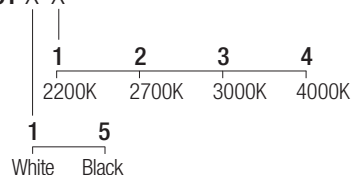

Code construction

AE6T X X