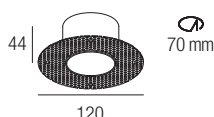

Accessories

ZCE001 ZCE001B

White Black

Plasterboard recessing frame