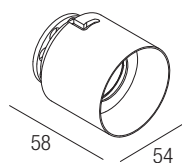

98 (2700K-3000K-4000K)

2-Step MacAdam

Dimensions

Adjustable optics

15°-55°

CCT/CRI/Flux

2200K — 490 lm

2700K — 540 lm

AL4010 (1..4) IP20 PUSH 0/1..10V \varnothing 72 mm

ALD450 (1..2) IP20 DALI 2 PUSH \varnothing 36 mm

AL4151 (1..4) IP20 DALI 2 \varnothing 72 mm

AL4153 (1..4) IP20 PUSH IGBT-TRIAC \varnothing 56 mm