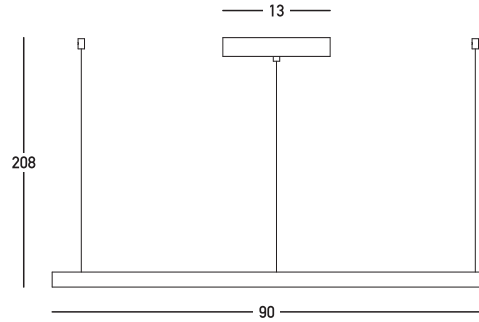

Product Data Sheet

Code 23034

Color: Gold Matt

Date: 11/11/2025
Zambelis Lights

Physical Specifications

Luminaire Type	Indoor Pendant Lights
Color	Gold Matt
Material	Aluminium - Silicone
IP	20
Warranty	3 Years

Dimensions Reference

Overall Dimensions	Ø: 90cm H: 208cm
Base	Ø: 13cm H: 3cm
Profile	2.5 x 4cm
Cable & Wires	200cm Cable Adjustable
Cutting Hole	None
Depth Required	None

Illumination Data

Color Temperature	3000K
Cri	80
Lumen Output	3242Lm
Beam Angle	360° in a sphere
UGR	N/A
Energy Efficiency Class	E
Indicative Lifetime	L70B50 30000h
Mc Adam	SDCM<1

Package Size	L: 97.5cm W: 11cm H: 98cm
Gross Weight	4kg

Product Description

Pendant LED Light 45W 3000K Triac
Gold Matt Aluminium - Silicone

www.zambelislights.gr | info@zambelislights.gr