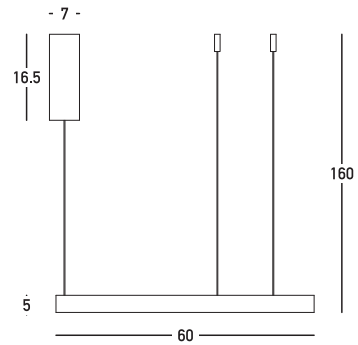

Product Data Sheet

Code 25365

Color: Sandy Black

Date: 11/11/2025
Zambelis Lights

Physical Specifications

Luminaire Type	Indoor Pendant Lights
Special Feature	Up-Down Lighting
Color	Sandy Black
Material	Aluminium - Acrylic
IP	20
Warranty	3 Years

Dimensions Reference

Overall Dimensions	Ø: 60cm H: 160cm
Base	Ø: 7cm H: 16.5cm
Profile	1.8 x 5cm
Cable & Wires	150cm Cable Adjustable
Cutting Hole	None
Depth Required	None

Illumination Data

Color Temperature	3000K
Cri	80
Lumen Output	3595Lm
Beam Angle	360° in a sphere
UGR	N/A
Energy Efficiency Class	E
Indicative Lifetime	L70B50 30000h
Mc Adam	SDCM<2

Packing Info

Package Size	L: 66cm W: 66cm H: 10cm
Gross Weight	3kg

Product Description

Pendant LED Light Up-Down 59W 3000K
Sandy Black Aluminium - Acrylic

www.zambelislights.gr | info@zambelislights.gr