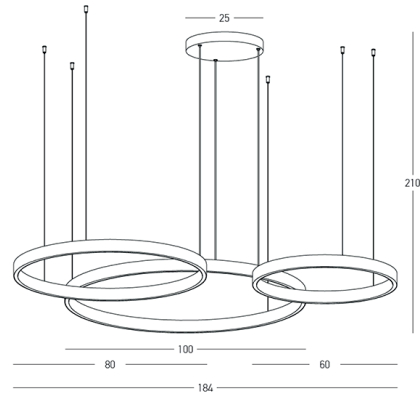

# Product Data Sheet

Code 25375

Color: Sandy Black

Date: 11/11/2025  
Zambelis Lights

## Dimensions Reference

Overall Dimensions	Ø: 60cm + Ø: 80cm + Ø: 100cm H: 210cm
Base	Ø: 25cm H: 4cm
Profile	1.8 x 5cm
Cable & Wires	200cm Cable Adjustable
Cutting Hole	None
Depth Required	None

## Illumination Data

Color Temperature	3000K
Cri	80
Lumen Output	9357Lm
Beam Angle	360° in a sphere
UGR	N/A
Energy Efficiency Class	E
Indicative Lifetime	L70B50 30000h
Mc Adam	SDCM<2

## Packing Info

Package Size	L: 106cm W: 106cm H: 10cm
Gross Weight	7.8kg