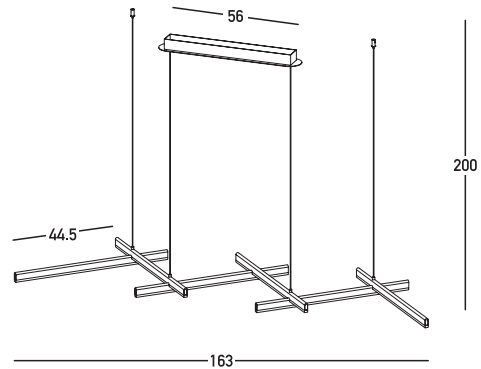

Product Data Sheet

Code 1948

Color: Black Matt

Date: 10/11/2025
Zambelis Lights

Physical Specifications

Luminaire Type	Indoor Pendant Lights
Color	Black Matt
Material	Metal - Aluminium - Acrylic
IP	20
Warranty	3 Years

Dimensions Reference

Overall Dimensions	L: 163cm W: 44.5cm H: 200cm
Base	L: 56cm W: 5cm H: 4cm
Profile	1 x 3cm
Cable & Wires	200cm Cable Adjustable
Cutting Hole	None
Depth Required	None

Illumination Data

Color Temperature	3000K
Cri	80
Lumen Output	4626Lm
Beam Angle	360° in a sphere
UGR	N/A
Energy Efficiency Class	D
Indicative Lifetime	L70B50 20000h
Mc Adam	SDCM<4.4

Electrical Specifications

Input Voltage	220-240V
Operating Frequency	50/60Hz
Power	98W
Supply Current	1200mA + 1200mA
Voltage Compatibility	N/A
Light Source	LED Built in
Dimming Options	Triac
Safety Class	I

Packing Info

Package Size	L: 185cm W: 54cm H: 14cm
Gross Weight	6.5kg

Product Description

Pendant Light LED 98W 3000K Aluminium Black

www.zambelislights.gr | info@zambelislights.gr