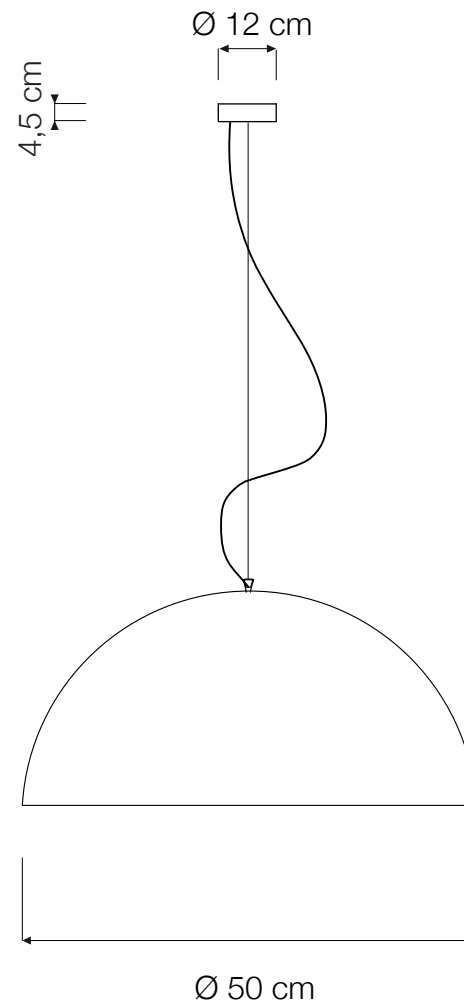

# MEZZA LUNA MINI NEBULITE

PENDANT Ø 50

**Mezza luna mini nebulite** (Ø 50 cm) max 100W | E27 (230V) - E26 (120V)  
Equivalent W dimmable LED bulbs compatible | rec. LED 13W

Led color temperature recommended:  
neutral white 4200 °K / warm white 2700 °K

### MATERIALS

laprene, nebulite (fiberglass), steel