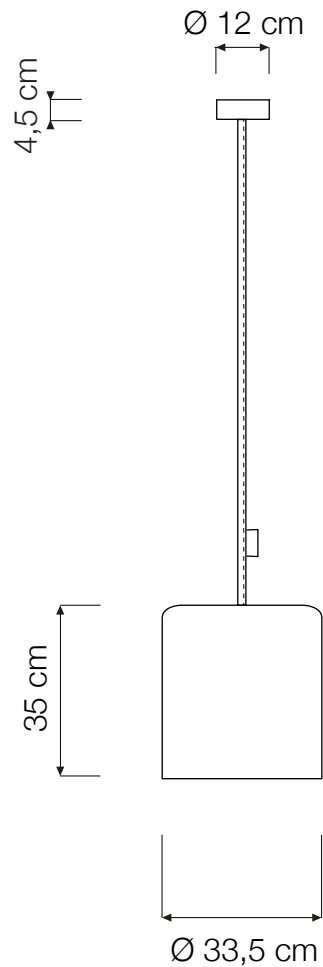

BIN PENDANT

Bin (Ø 33,5 cm x 35 cm) max 70W | E27 (230V) - E26 (120V)
Equivalent W dimmable LED bulbs compatible | rec. LED 13W

Led color temperature recommended:
neutral white 4200 °K / warm white 2700 °K

 white (transparent)

BICOLOR VERSION

OUTER COLOR

 grey (concrete)
 black (blackboard)

INNER COLOR

 red
 orange
 turquoise
 white
 blue
 magenta
 gold
 bronze
 silver

INCLUDES 130 CM CORD, TEXTILE CABLE COVER AND LAPRENE (RUBBER) CEILING CANOPY. CUSTOM CORD LENGTHS ARE AVAILABLE FOR AN ADDITIONAL CHARGE. BULBS ARE NOT INCLUDED.