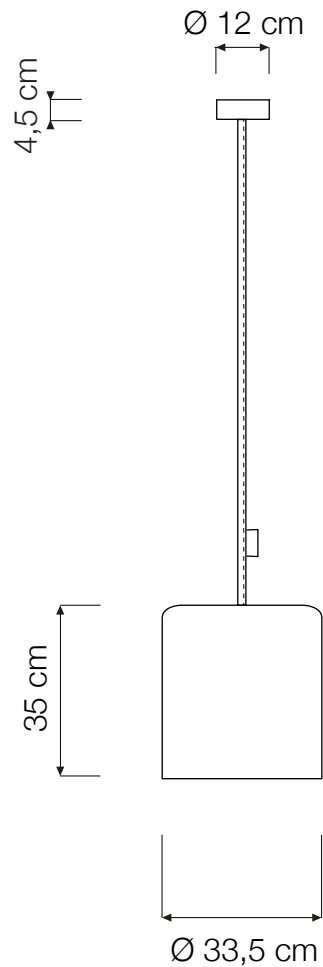

# BIN PENDANT

Bin (Ø 33,5 cm x 35 cm) max 70W | E27 (230V) - E26 (120V)  
Equivalent W dimmable LED bulbs compatible | rec. LED 13W

Led color temperature recommended:  
neutral white 4200 °K / warm white 2700 °K

### COLOR

 white (transparent)