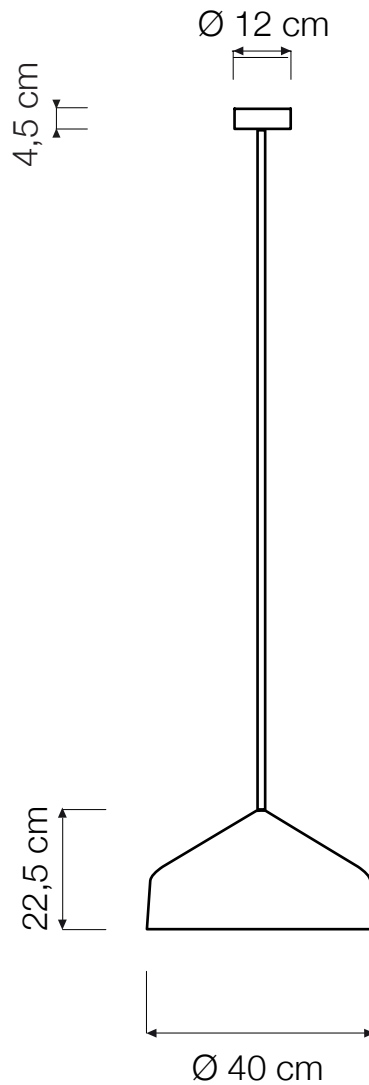

# CYRCUS PENDANT

**Cyrcus** (Ø 40 cm x 22,5 cm) max 70W | E27 (230V) - E26 (120V)  
Equivalent W dimmable LED bulbs compatible | rec. LED 13W

Led color temperature recommended:  
neutral white 4200 °K / warm white 2700 °K

### COLOR

 white (transparent)