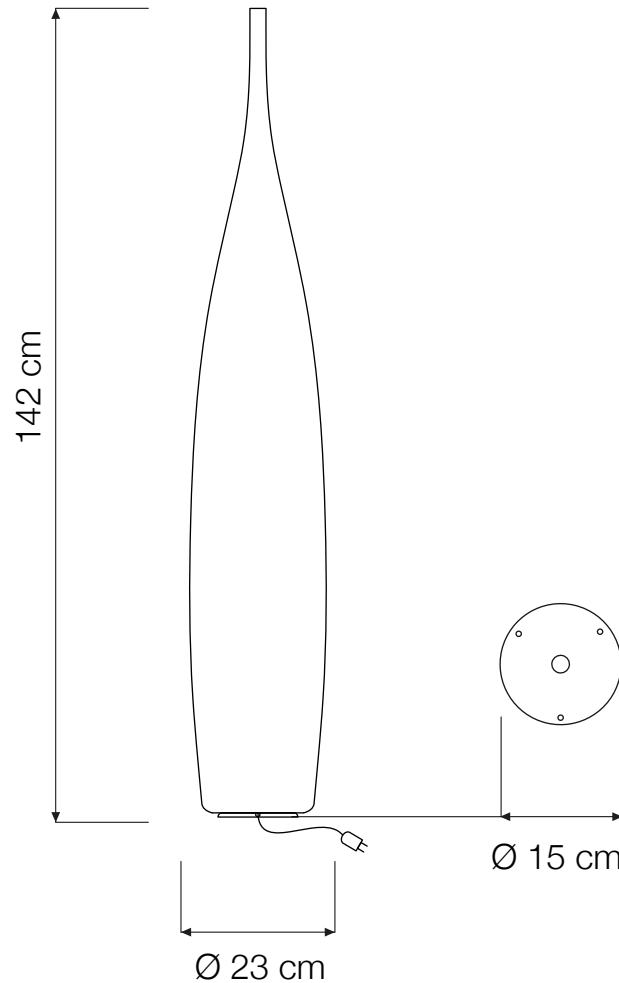

TANK 1 OUT

OUTDOOR LAMP

Tank 1 out (Ø 23 x 142 cm) max 100W | E27 (230V) - E26 (120V)
LED bulbs compatible | rec. LED 13W
IP 65

Led color temperature recommended:
neutral white 4200 °K / warm white 2700 °K

MATERIALS

Nebulite (fiberglass), laprene

COLOR

INCLUDES 200 CM CORD WITH PLUG.
BULBS ARE NOT INCLUDED.

RECYCLED CARDBOARD

PROUDLY DESIGNED AND MADE
IN ROME | ITALY

RESPONSIBLE HANDMADE
QUALITY

WET CLOTH RECOMMENDED
CLEANING