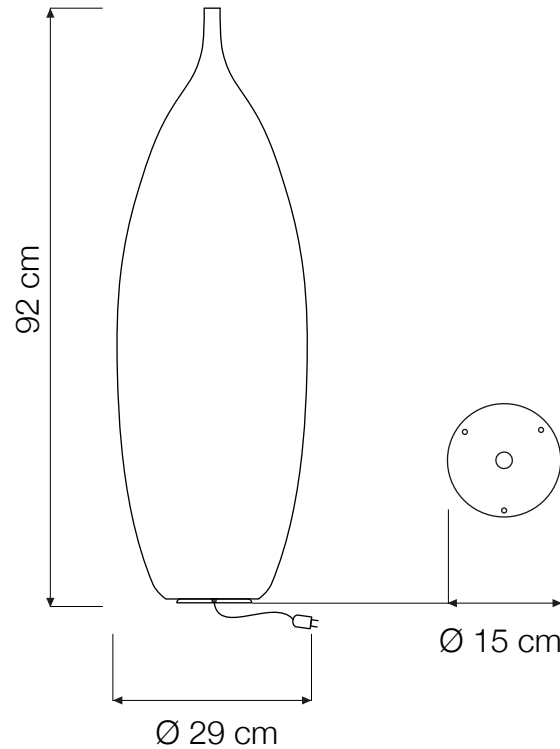

TANK 2 OUT

OUTDOOR LAMP

Tank 2 out (Ø 29 x 92 cm) max 100W | E27 (230V) - E26 (120V)
LED bulbs compatible | rec. LED 13W
IP 65

Led color temperature recommended:
neutral white 4200 °K / warm white 2700 °K

MATERIALS

Nebulite (fiberglass), laprene

COLOR

INCLUDES 200 CM CORD WITH PLUG.
BULBS ARE NOT INCLUDED.

RECYCLED CARDBOARD

PROUDLY DESIGNED AND MADE
IN ROME | ITALY

RESPONSIBLE HANDMADE
QUALITY

WET CLOTH RECOMMENDED
CLEANING