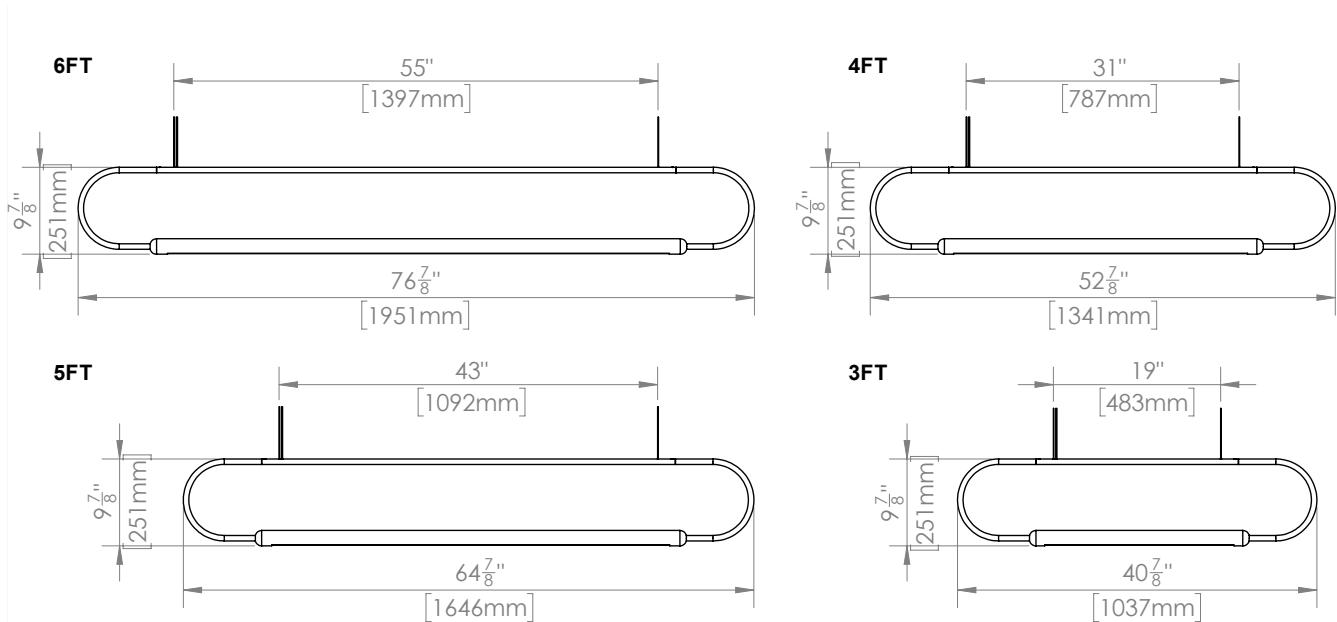

LINK Pendant Horizontal

Inspired by the purity and strength of nautical hardware, Link abstracts a sailboat shackle into a graphic suspension light. Curved metal and rounded wood come together in this versatile loop that can be specified in either a horizontal or vertical orientation.

DIMENSIONS + ELEVATION VIEWS

PRODUCT DETAILS