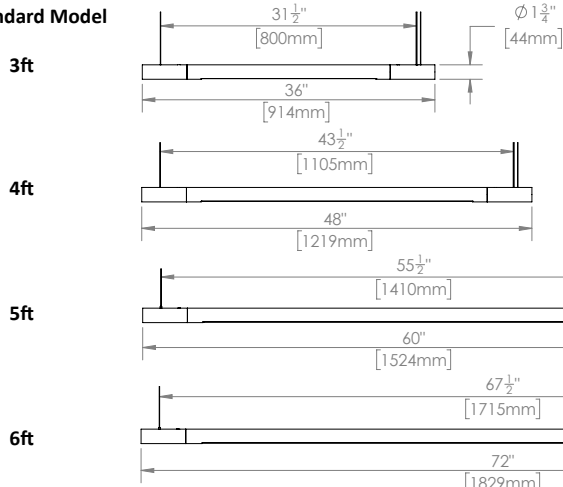

BENNINGTON Horizontal Pendant

A seamless suspension light with infinite applications. Offered in lengths ranging from 3ft to 8ft, the Bennington is designed to support many environments. It shines as a distinct solitary light enriched by playful Scandinavian minimalism, and can be combined into whimsical clusters that harken a vision of abstracted tree branches.

DIMENSIONS + ELEVATION VIEWS

BENNstandard Model