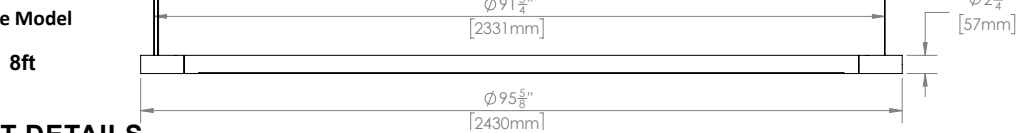

BENNINGTON Horizontal Pendant

A seamless suspension light with infinite applications. Offered in lengths ranging from 3ft to 8ft, the Bennington is designed to support many environments. It shines as a distinct solitary light enriched by playful Scandinavian minimalism, and can be combined into whimsical clusters that harken a vision of abstracted tree branches.

DIMENSIONS + ELEVATION VIEWS

BENNstandard Model

BENNwide Model

PRODUCT DETAILS

MATERIALS

- Solid Wood
- Metal
- 24V LED
- Suspension hardware

FINISH

- Hardwax Oil Finish

COLOR TEMP

- 3000K
- *Custom upon request

POWER CONSUMPTION

- 3ft: 11W, 4ft: 16W, 5ft: 22W, 6ft: 28W, 8ft: 39W

OUTPUT

- 3ft: 582 lm, 4ft: 904 lm, 5ft: 1223 lm, 6ft: 1543 lm, 8ft: 2193 lm
- 90+ CRI

DRIVER + DIMMING TYPE

- L.T.F. DS40W24VSM2UD-0000 TRIAC / ELV / 0-10V Dimmable
- Input 120- 277V AC

SUSPENSION + CANOPY

- 2 point suspension (per fixture)
- Single canopy connection
- 10' cord length power cable
- *Custom lengths upon request
- Canopy supplied with fixture
- Standard canopy finish: ceiling white
- *Custom finish available upon request