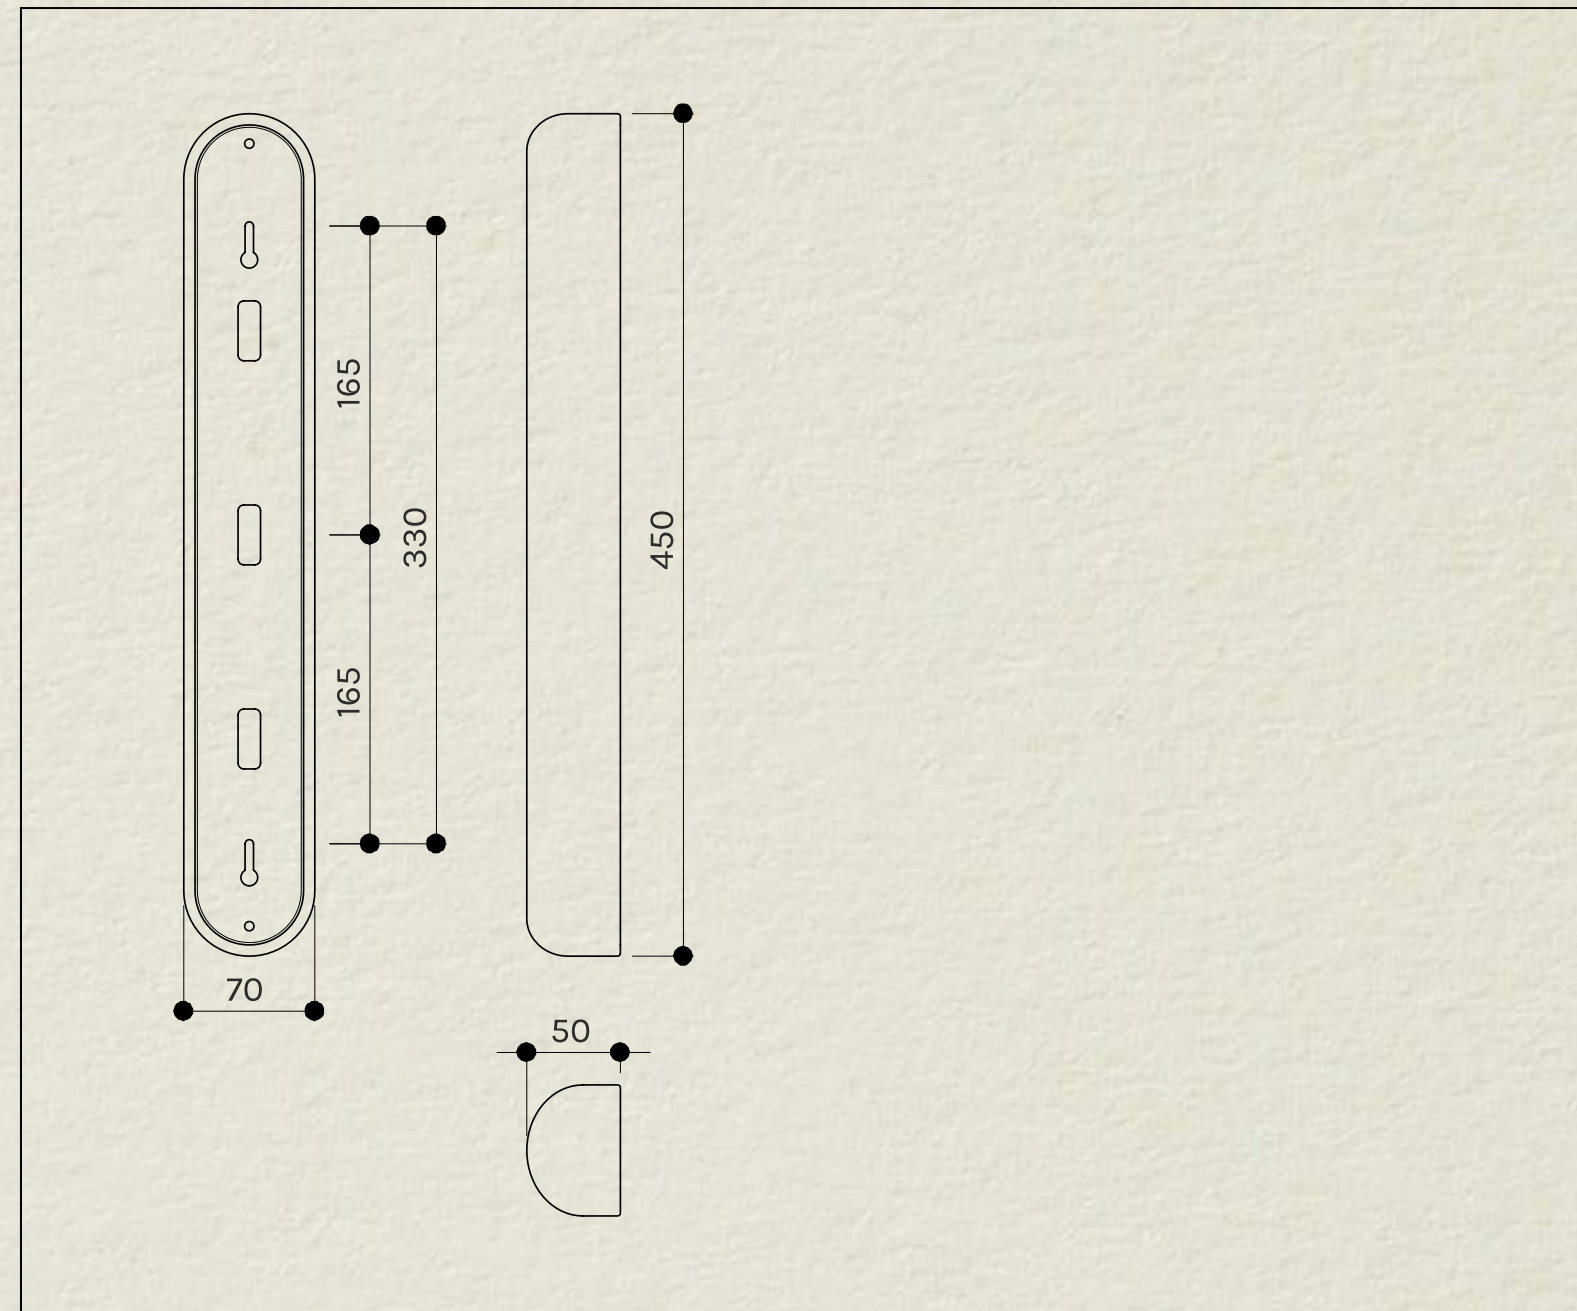

TUB 45 WIDE ALABASTER

SKU: ABA.138
TYPOLOGY: WALL LIGHTS
DIMENSIONS: 45 CM X 7 CM X 5 CM
MATERIALS: ALABASTER STRUCTURE
POWER 220V: 12W 1140LM LED STRIP DIMMABLE
POWER 24V: 11,2W 1735LM LED STRIP DIMMABLE
(TRANSFORMER NOT INCLUDED, MUST BE
INSTALLED IN A JUNCTION BOX)
COLLECTION: 2024

TUB 65 WIDE ALABASTER

SKU: ABA.139
TYPOLOGY: WALL LIGHTS
DIMENSIONS: 6 CM X 10 CM X 65 CM
MATERIALS: ALABASTER STRUCTURE
POWER 220V: 27W 2565LM LED STRIP DIMMABLE
POWER 24V: 25,2W 3906LM LED STRIP DIMMABLE
(TRANSFORMER INCLUDED, INTEGRATED WITHIN LAMP)
COLLECTION: 2024

TUB 85 WIDE ALABASTER

SKU: ABA.140
TYPOLOGY: WALL LIGHTS
DIMENSIONS: 6 CM X 10 CM X 85 CM
MATERIALS: ALABASTER STRUCTURE
POWER 220V: 35W 3400LM LED STRIP DIMMABLE
POWER 24V: 33W 5000LM LED STRIP DIMMABLE
(TRANSFORMER INCLUDED, INTEGRATED WITHIN LAMP)
COLLECTION: 2026