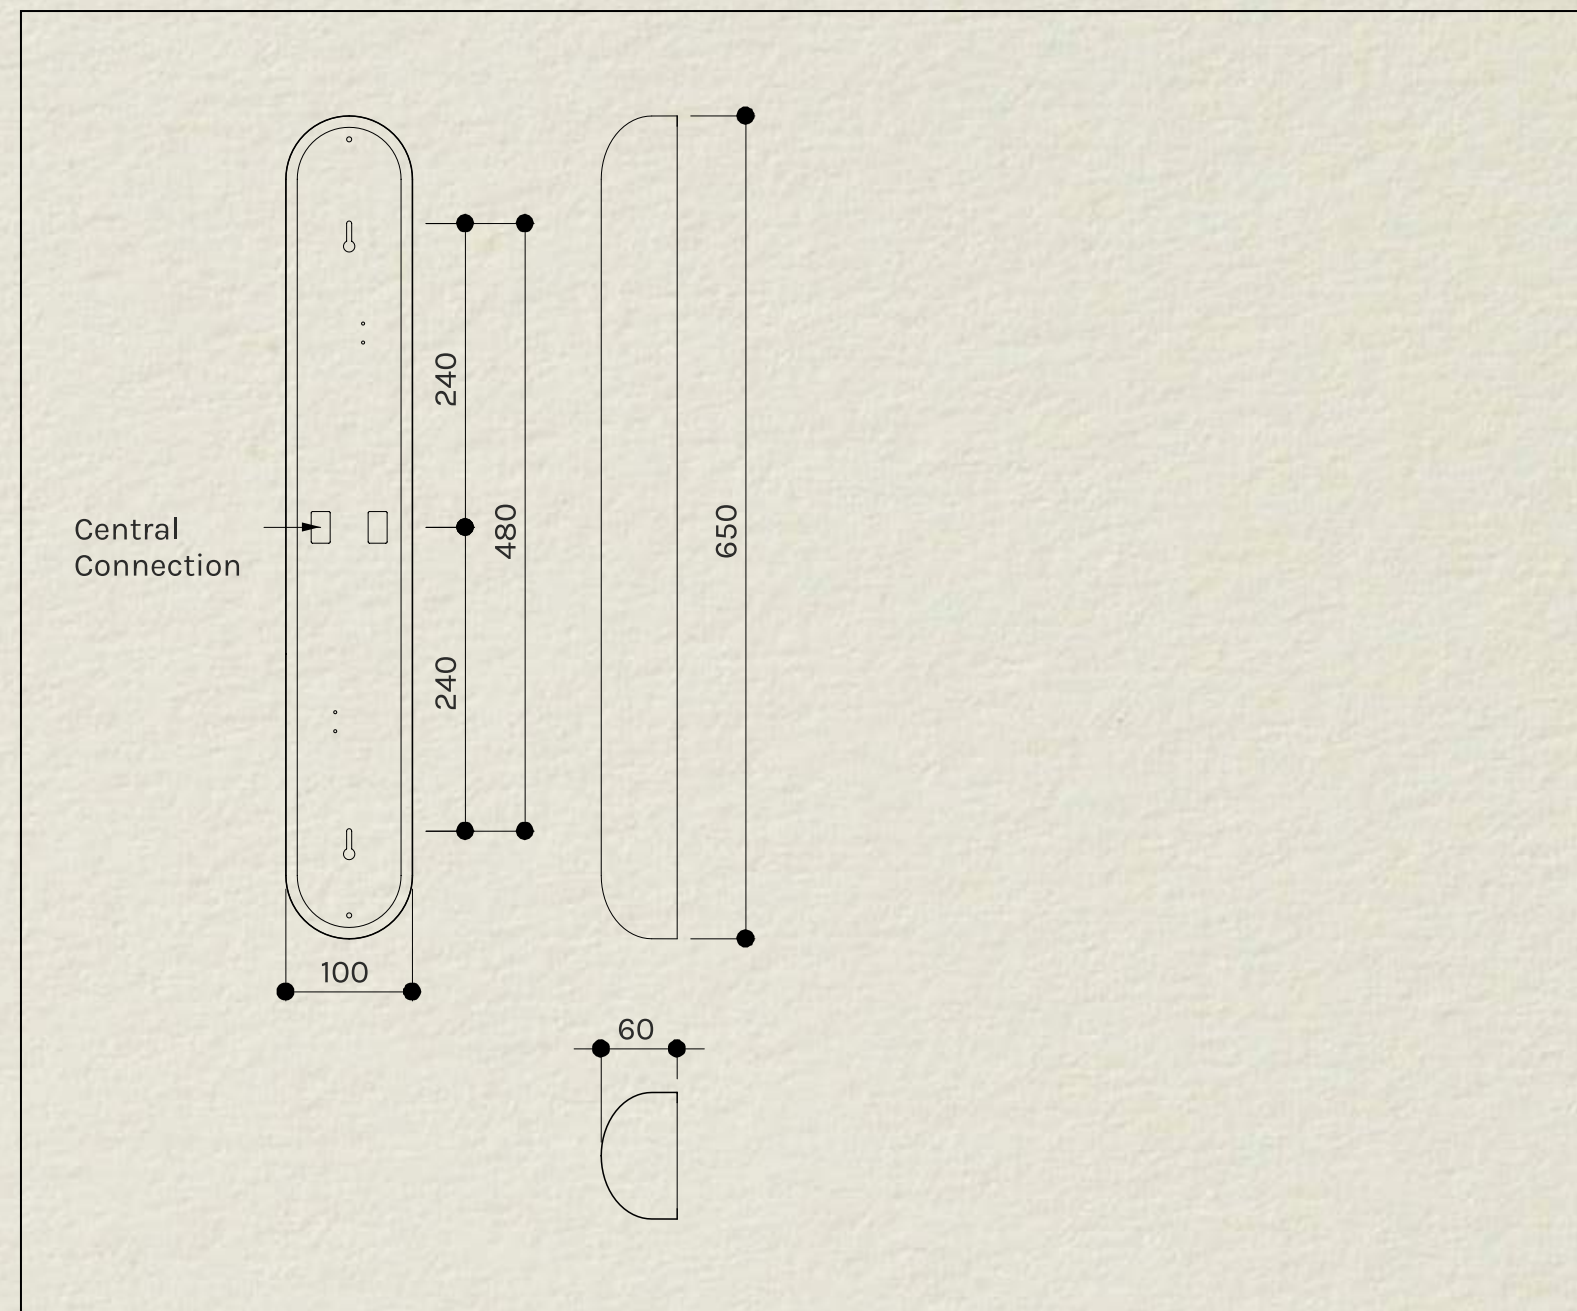

TUB 45 WIDE ALABASTER

SKU: ABA.138
TYPOLOGY: WALL LIGHTS
DIMENSIONS: 45 CM X 7 CM X 5 CM
MATERIALS: ALABASTER STRUCTURE
POWER 220V: 12W 1140LM LED STRIP DIMMABLE
POWER 24V: 11,2W 1735LM LED STRIP DIMMABLE
(TRANSFORMER NOT INCLUDED, MUST BE
INSTALLED IN A JUNCTION BOX)
COLLECTION: 2024

TUB 65 WIDE ALABASTER

SKU: ABA.139
TYPOLOGY: WALL LIGHTS
DIMENSIONS: 6 CM X 10 CM X 65 CM
MATERIALS: ALABASTER STRUCTURE
POWER 220V: 27W 2565LM LED STRIP DIMMABLE
POWER 24V: 25,2W 3906LM LED STRIP DIMMABLE
(TRANSFORMER INCLUDED, INTEGRATED WITHIN LAMP)
COLLECTION: 2024

TUB 85 WIDE ALABASTER

SKU: ABA.140
TYPOLOGY: WALL LIGHTS
DIMENSIONS: 6 CM X 10 CM X 85 CM
MATERIALS: ALABASTER STRUCTURE
POWER 220V: 35W 3400LM LED STRIP DIMMABLE
POWER 24V: 33W 5000LM LED STRIP DIMMABLE
(TRANSFORMER INCLUDED, INTEGRATED WITHIN LAMP)
COLLECTION: 2026