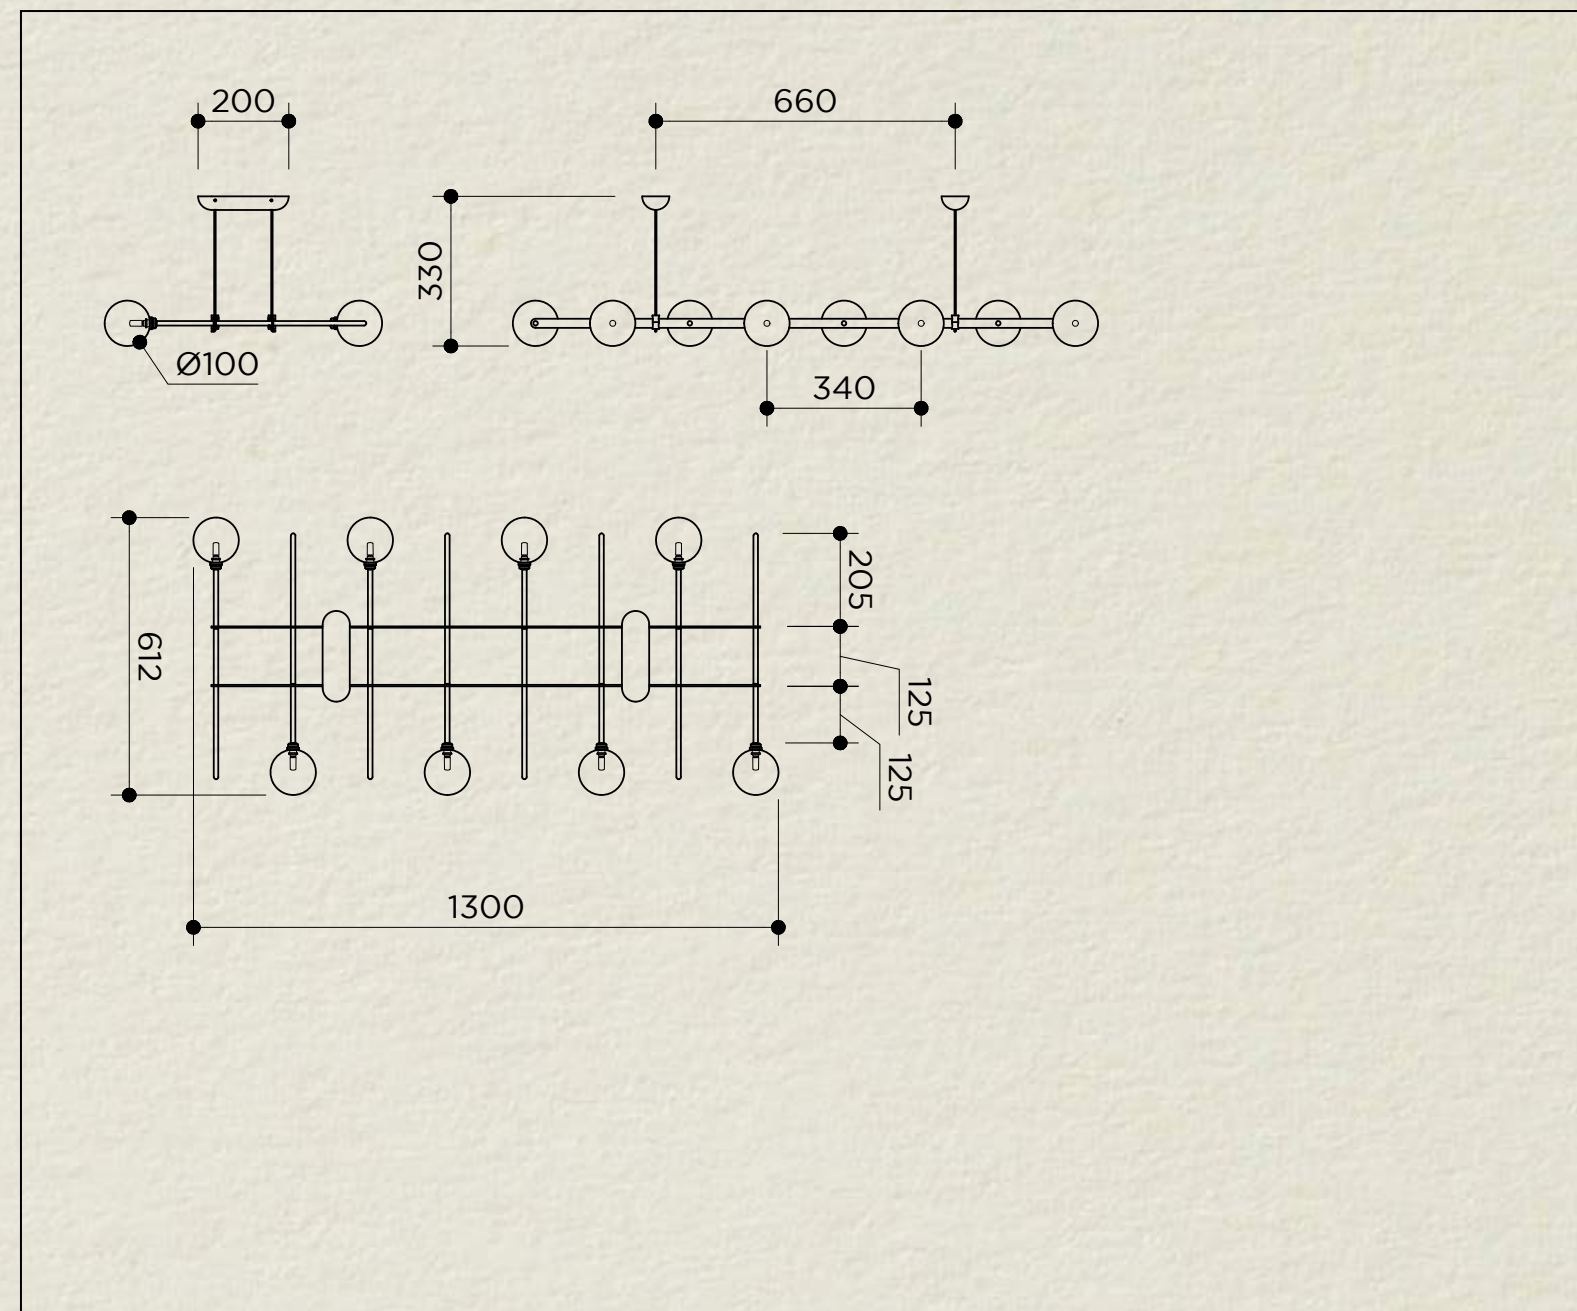

MODULAR FLAT 8 LAMPS

SKU: MOD.115
 TYPOLOGY: PENDANT LIGHTS
 DIMENSIONS: Ø10 CM X 61,2 CM X 130 CM X (CUSTOM HEIGHT)
 MATERIALS: BRASS STRUCTURE, BLOWN GLASS FROM LOCAL PRODUCTION
 SOCKET: G4
 WATTAGE: MAX 5W ONLY LED
 VOLTAGE: 12V (TRANSFORMER INCLUDED, MUST BE INSTALLED IN A JUNCTION BOX)
 INCLUDED BULB: G4 2W 260LM 2700K DIMMABLE LED
 COLLECTION: 2020