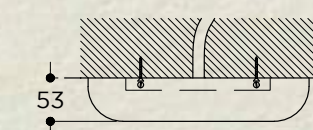

OPTIONS BACKPLATE