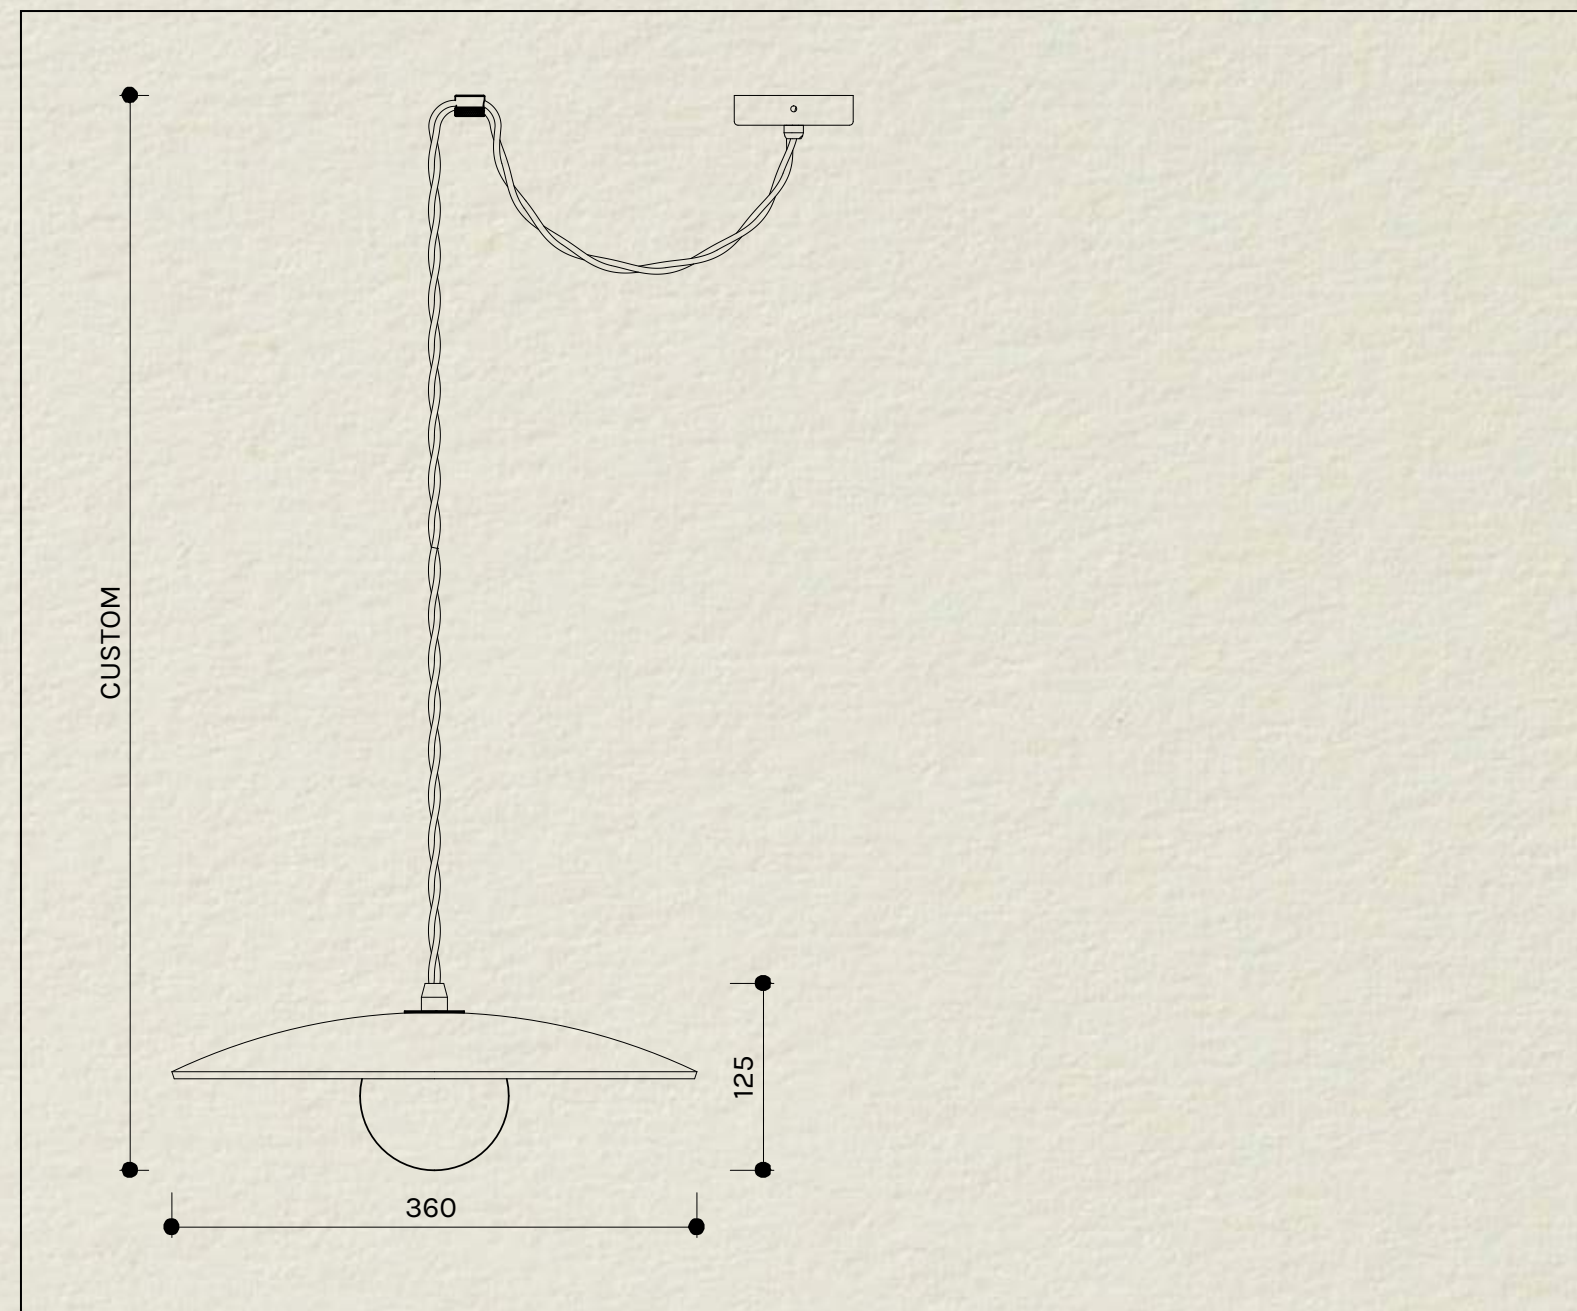

CERAMIC PENDANT CABLE 36

SKU: CCP.113
 TYPOLOGY: PENDANT LIGHTS
 DIMENSIONS: Ø36 CM X (CUSTOM HEIGHT)
 MATERIALS: LOCALLY PRODUCED CERAMIC AND BRASS
 STRUCTURE
 SOCKET: G9
 WATTAGE: MAX 10W ONLY LED
 VOLTAGE: 220/240V
 INCLUDED BULB: G9 3,6W 360LM 2700K DIMMABLE LED
 COLLECTION: 2024

OPTIONS BACKPLATE