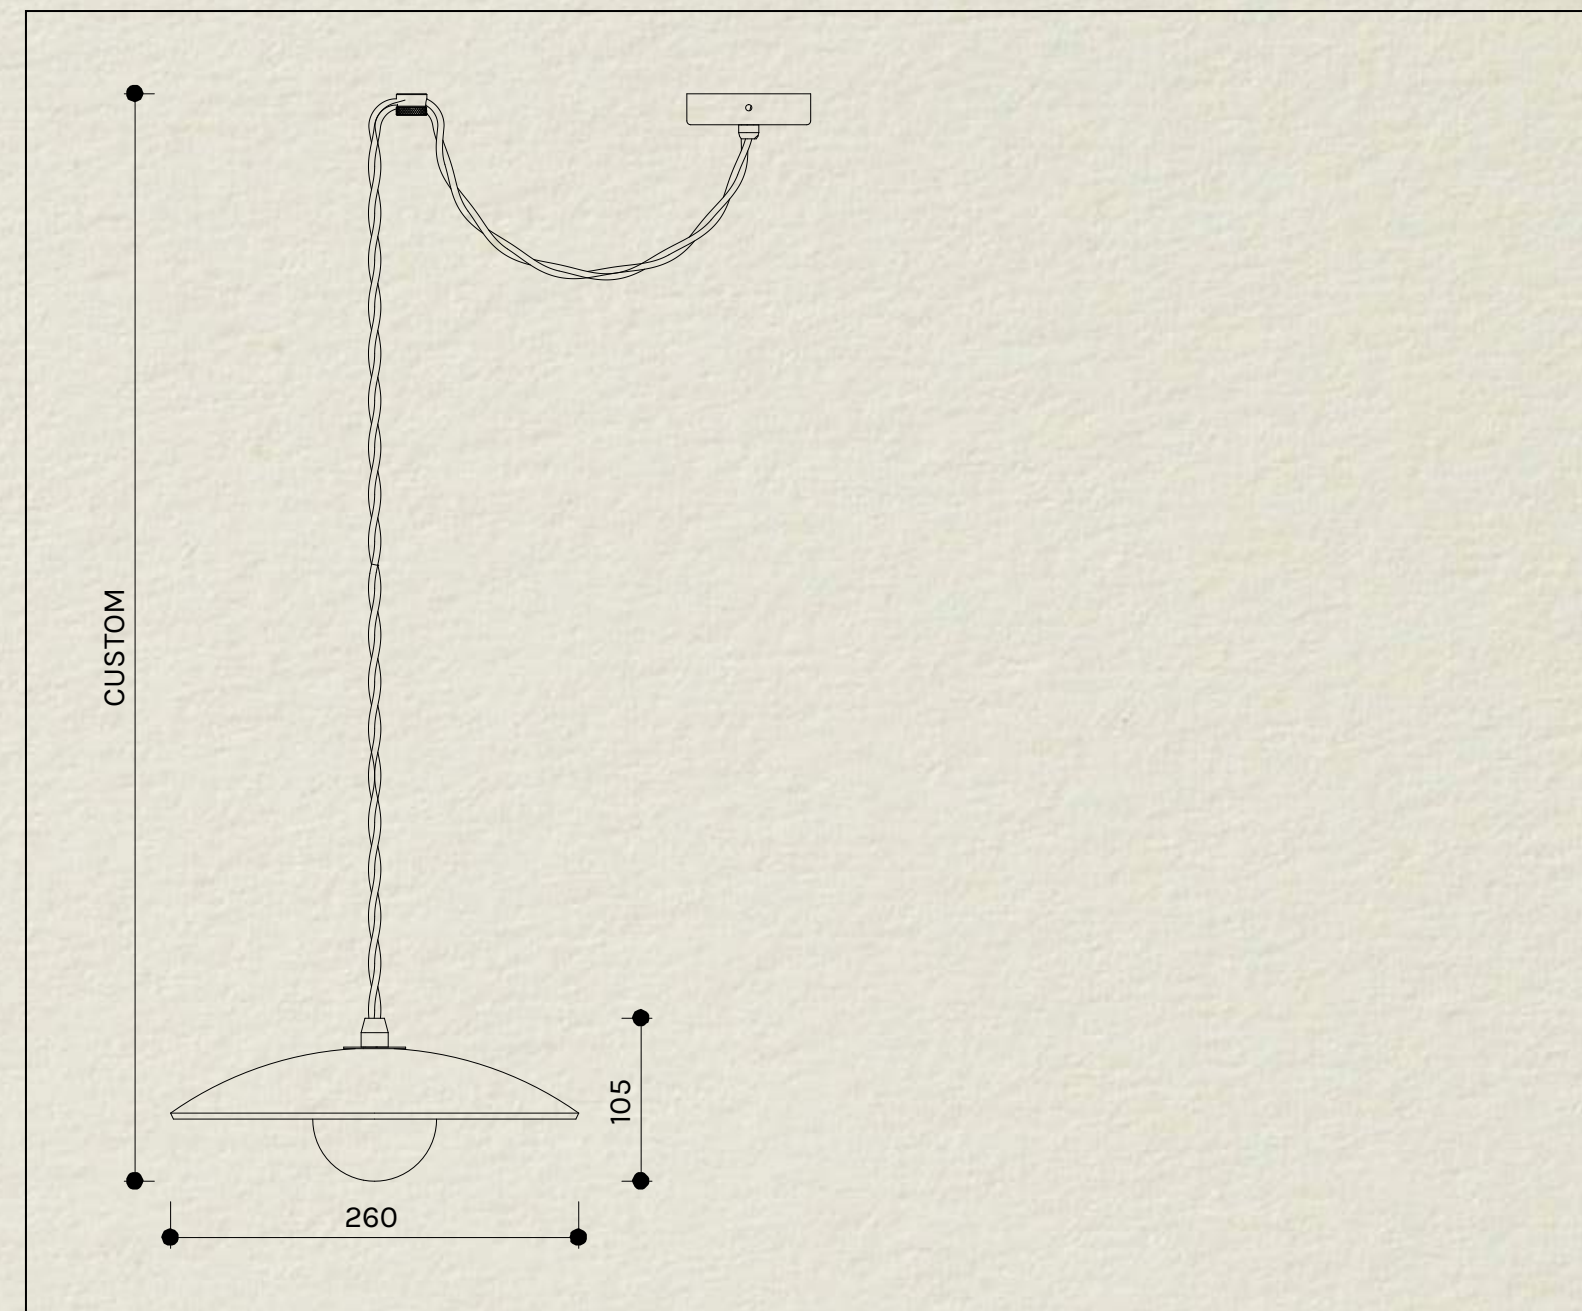

CERAMIC PENDANT CABLE 26

SKU: CCP.112
 TYPOLOGY: PENDANT LIGHTS
 DIMENSIONS: Ø26 CM X (CUSTOM HEIGHT)
 MATERIALS: LOCALLY PRODUCED CERAMIC AND BRASS
 STRUCTURE
 SOCKET: G9
 WATTAGE: MAX 10W ONLY LED
 VOLTAGE: 220/240V
 INCLUDED BULB: G9 3,6W 360LM 2700K DIMMABLE LED
 COLLECTION: 2024

OPTIONS BACKPLATE