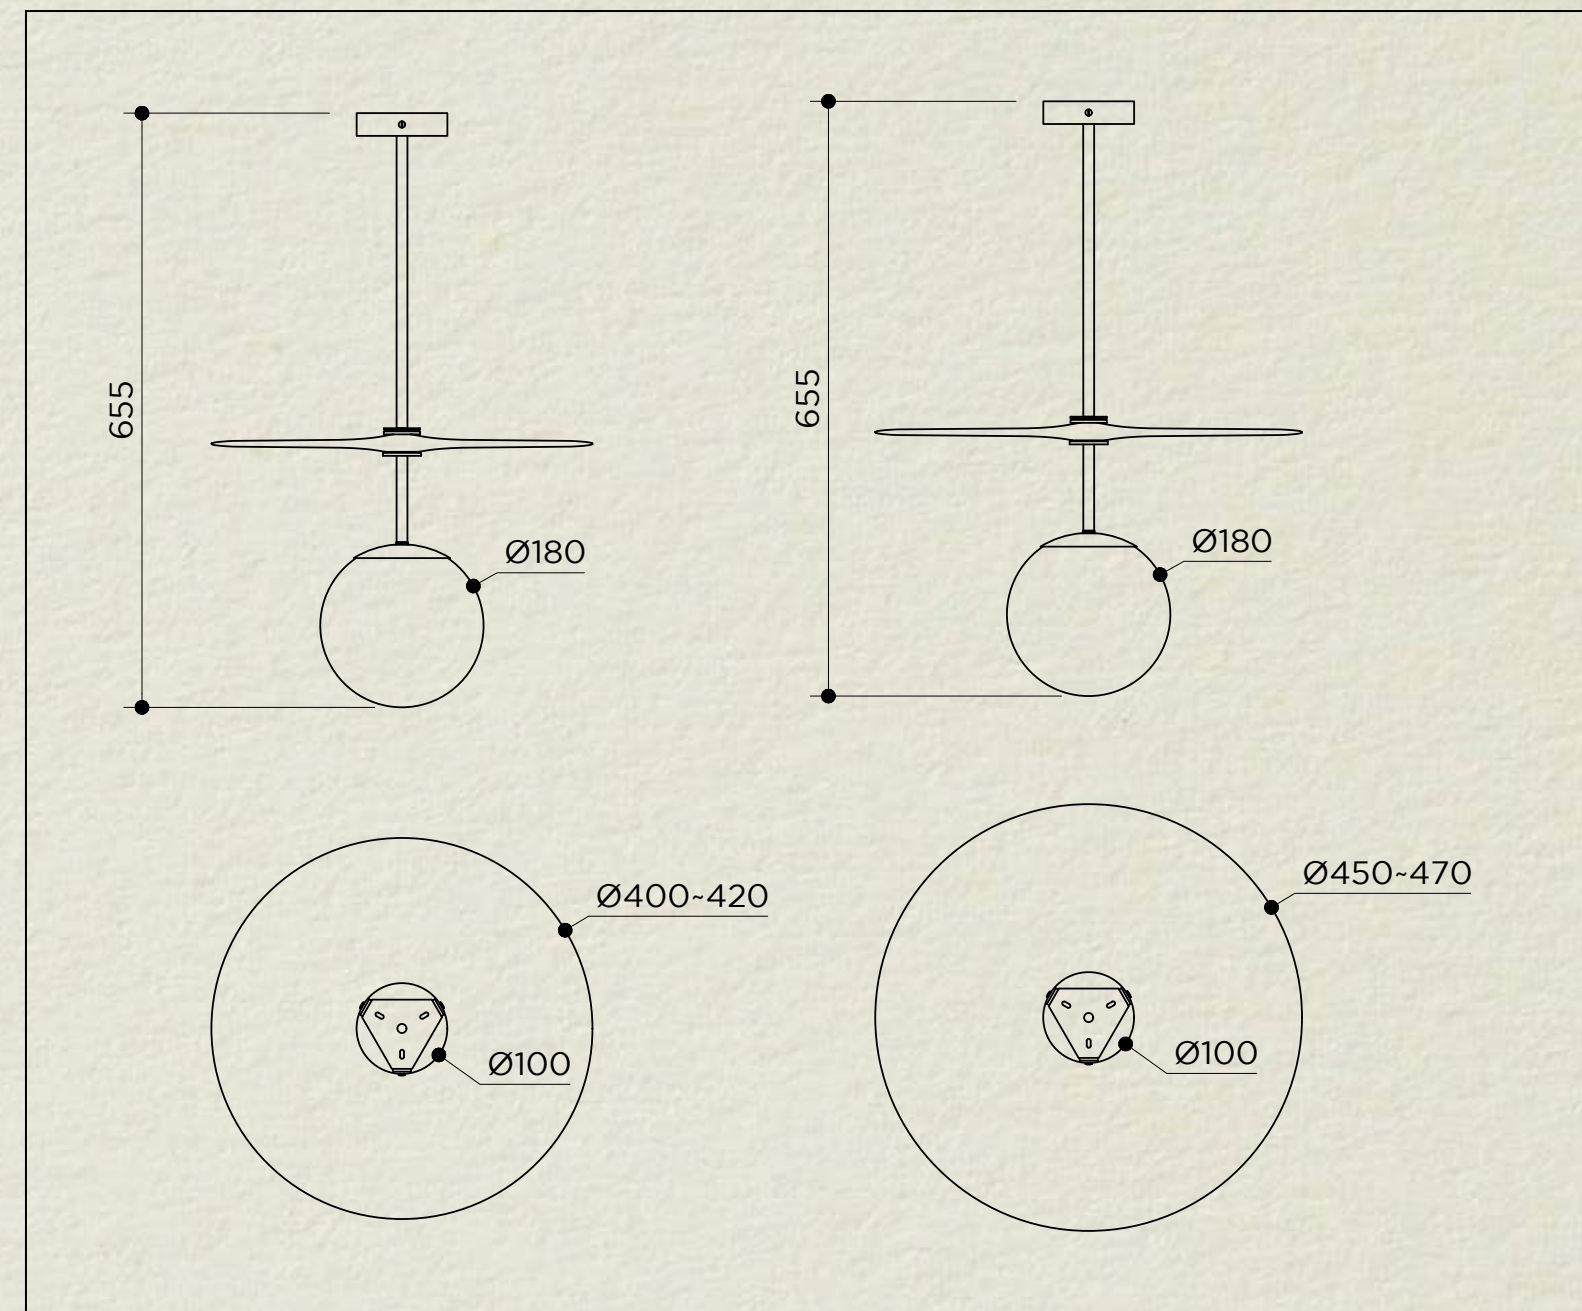

PLAT PENDANT

40/42
45/47

SKU: PLA.110 / PLA.112
 TYPOLOGY: PENDANT LIGHTS
 DIMENSIONS: Ø40/42 CM X (CUSTOM HEIGHT)
 Ø45/47 CM X (CUSTOM HEIGHT)
 MATERIALS: BRASS STRUCTURE, OPAL GLASS AND BLOWN
 GLASS DISC FROM LOCAL PRODUCTION
 SOCKET: E27
 WATTAGE: MAX 20W ONLY LED
 VOLTAGE: 220/240V
 INCLUDED BULB: E27 7W 806LM 2700K DIMMABLE LED
 COLLECTION: 2018

OPTIONS BACKPLATE