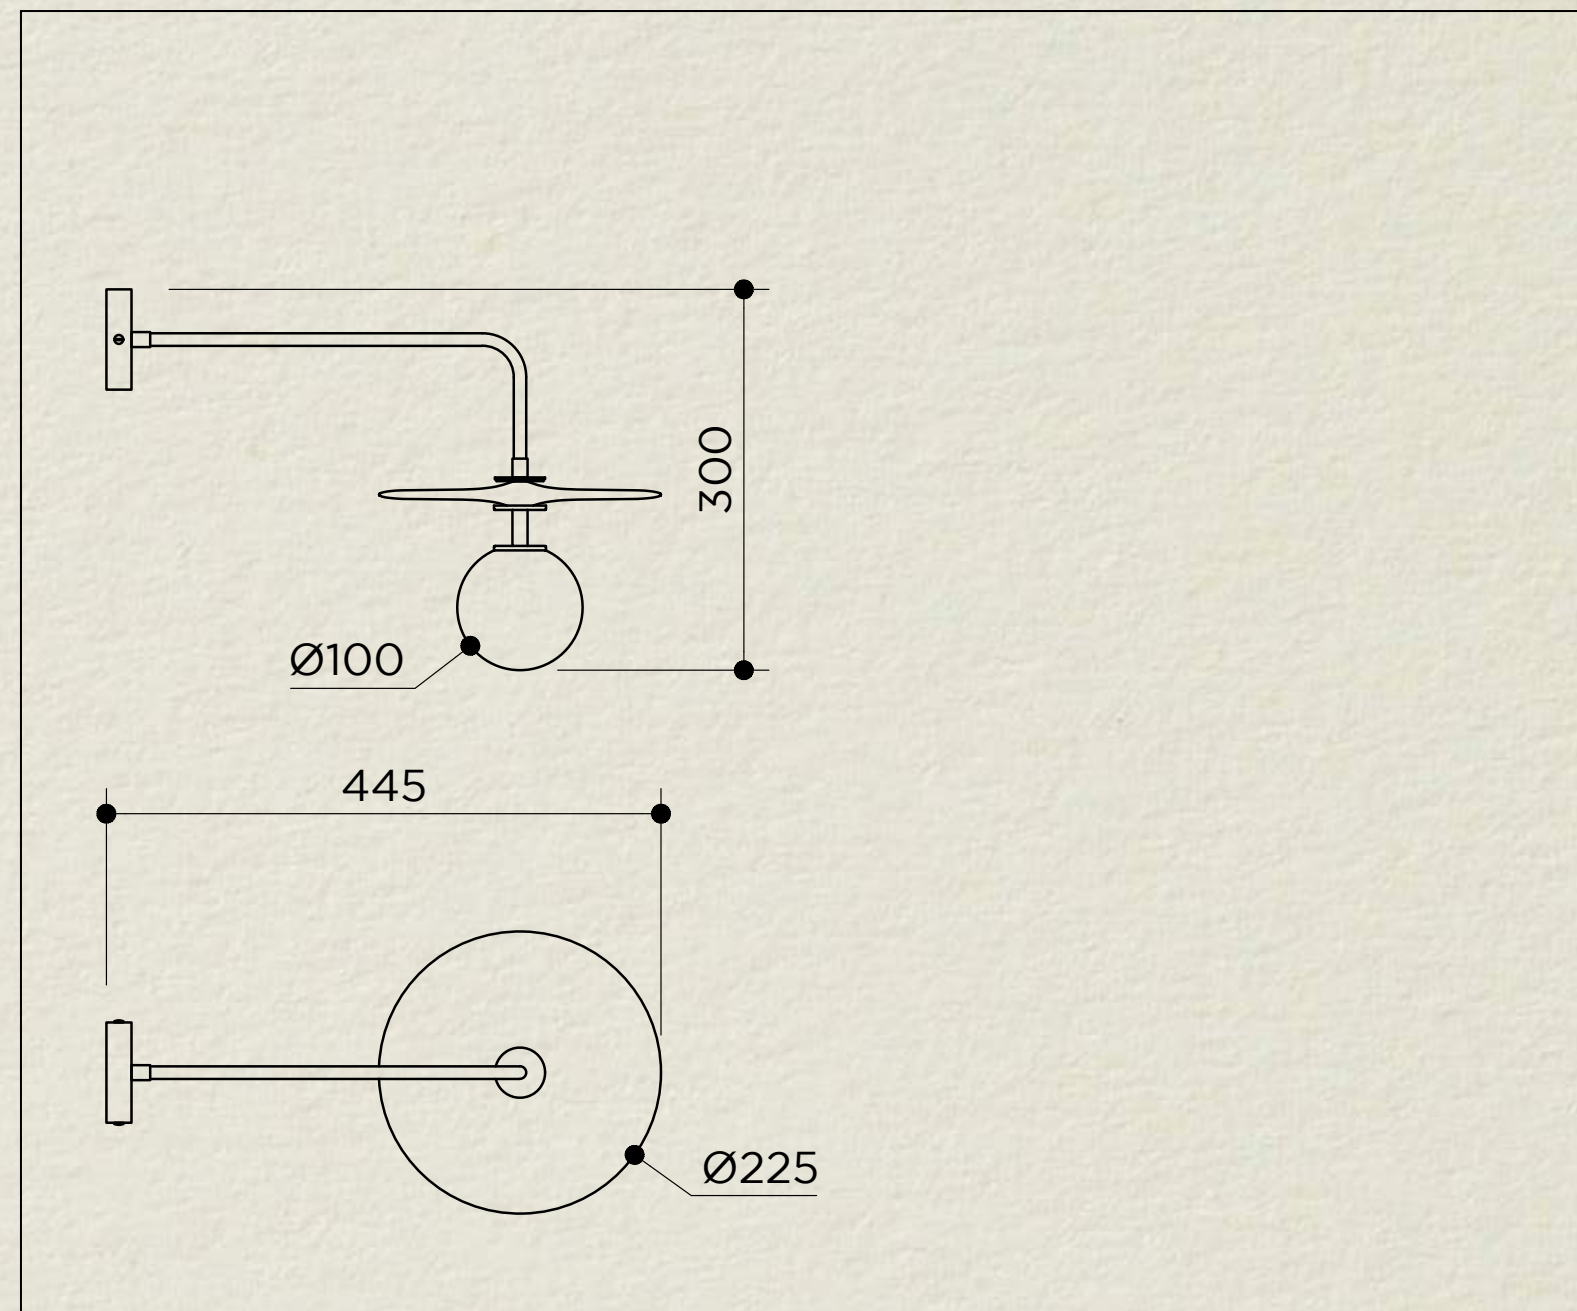

PLAT MINI WALL

SKU: PLA.111
 TYPOLOGY: WALL LIGHTS
 DIMENSIONS: Ø22,5 CM X 44,5 CM X 30 CM
 MATERIALS: BRASS STRUCTURE, OPAL GLASS AND BLOWN GLASS DISC FROM LOCAL PRODUCTION
 SOCKET: G9
 WATTAGE: MAX 10W ONLY LED
 VOLTAGE: 220/240V
 INCLUDED BULB: G9 3,6W 360LM 2700K DIMMABLE LED
 COLLECTION: 2019

CLEAR
 GREEN
 AMBER
 BLUE

OPTIONS BACKPLATE

BP03