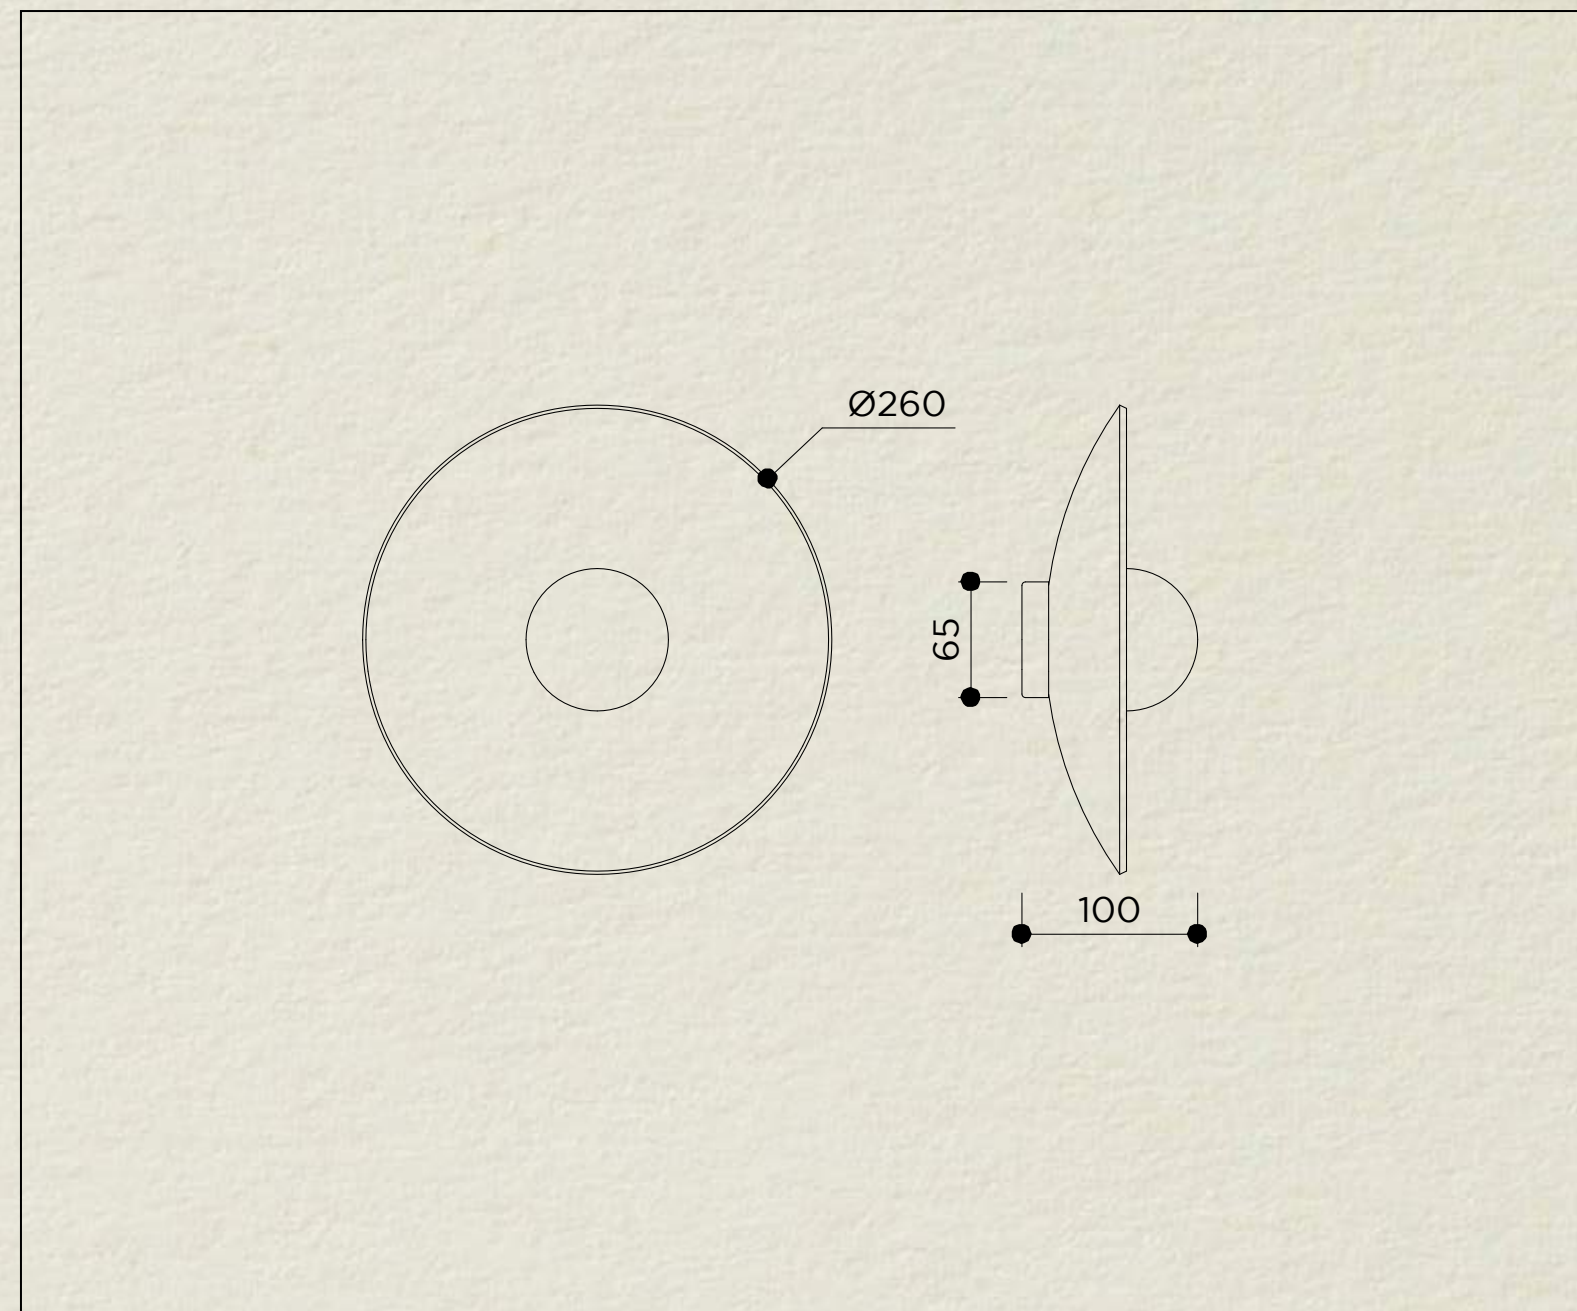

CERAMIC SCONCE WALL 26

SKU: CCP.110
 TYPOLOGY: WALL LIGHTS
 DIMENSIONS: Ø26 CM X 10 CM
 MATERIALS: LOCALLY PRODUCED CERAMIC AND BRASS STRUCTURE
 SOCKET: G9
 WATTAGE: MAX 10W ONLY LED
 VOLTAGE: 220/240V
 INCLUDED BULB: G9 3,6W 360LM 2700K DIMMABLE LED
 COLLECTION: 2024

OPTIONS BACKPLATE

CERAMIC SCONCE WALL 36

SKU: CCP.111
 TYPOLOGY: WALL LIGHTS
 DIMENSIONS: Ø36 CM X 12 CM
 MATERIALS: LOCALLY PRODUCED CERAMIC AND BRASS
 STRUCTURE
 SOCKET: G9
 WATTAGE: MAX 10W ONLY LED
 VOLTAGE: 220/240V
 INCLUDED BULB: G9 3,6W 360LM 2700K DIMMABLE LED
 COLLECTION: 2024

OPTIONS BACKPLATE