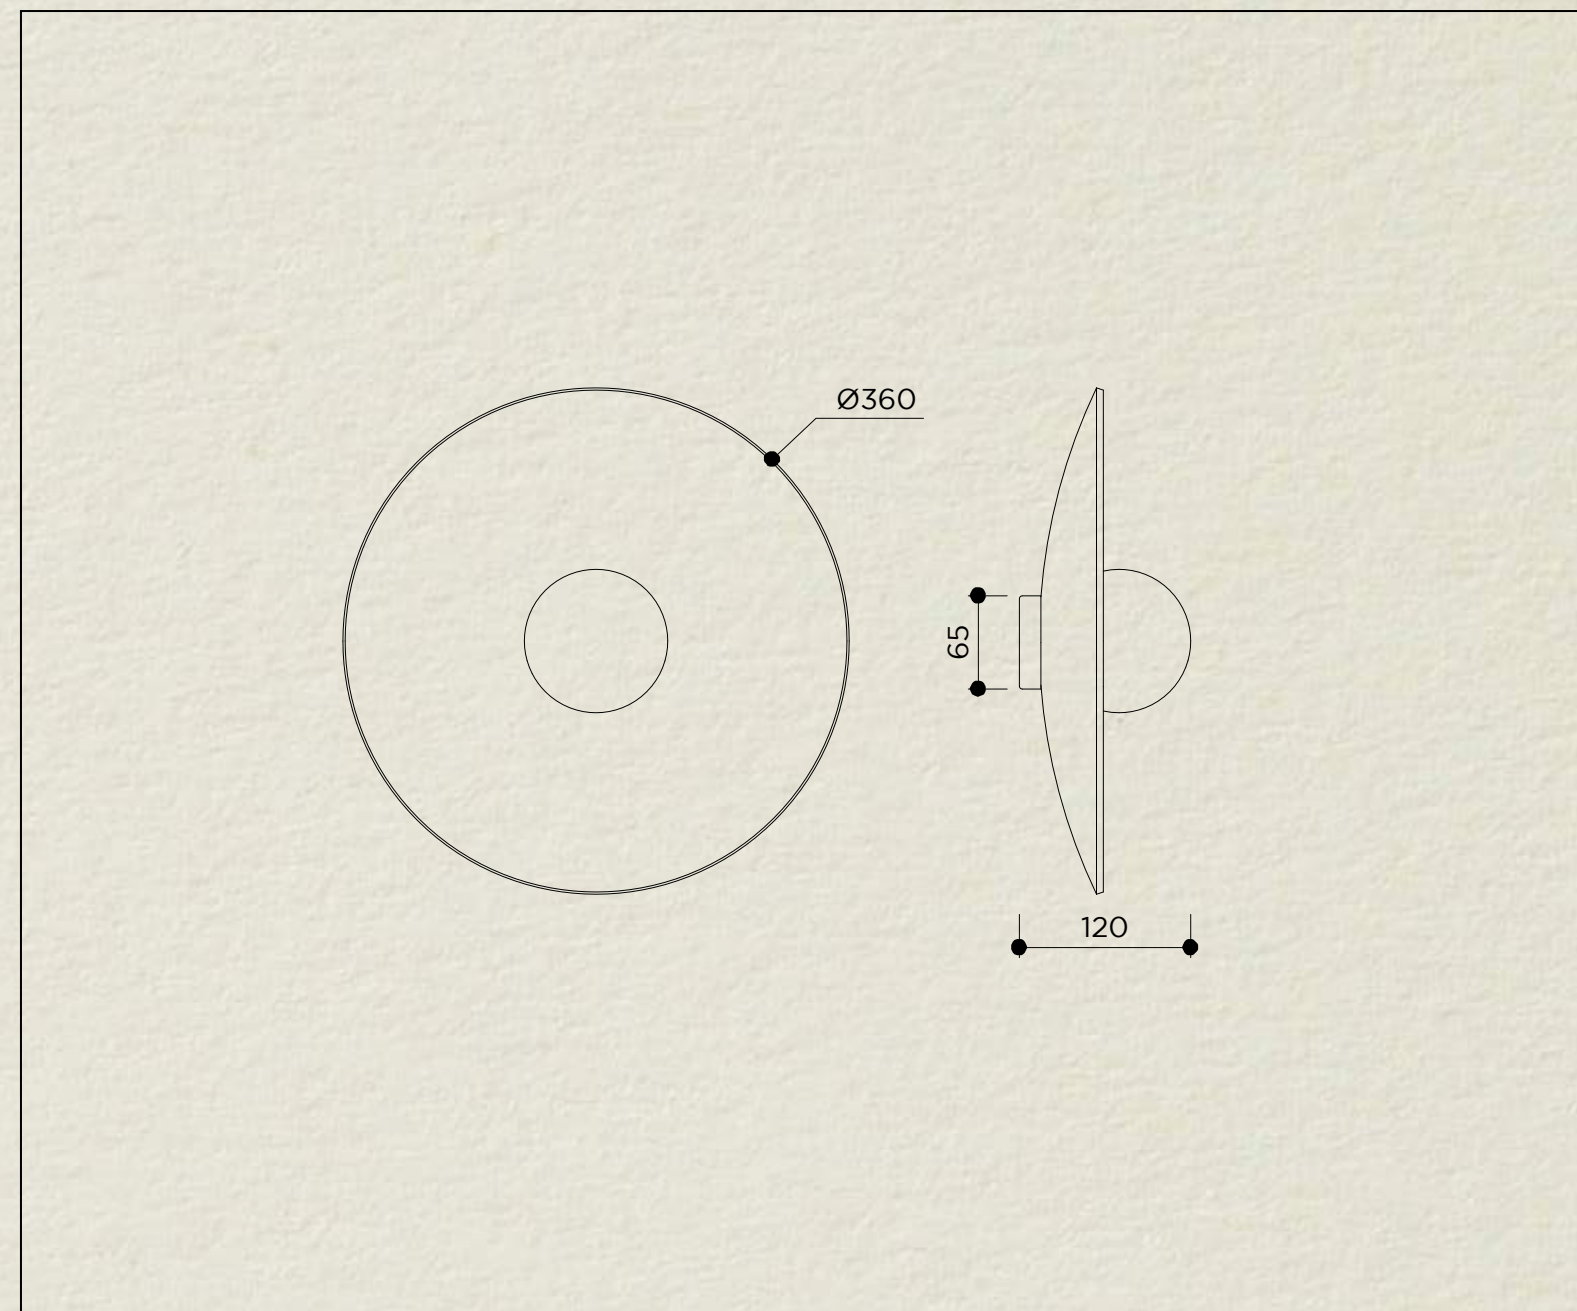

CERAMIC SCONCE WALL 26

SKU: CCP.110
 TYPOLOGY: WALL LIGHTS
 DIMENSIONS: Ø26 CM X 10 CM
 MATERIALS: LOCALLY PRODUCED CERAMIC AND BRASS STRUCTURE
 SOCKET: G9
 WATTAGE: MAX 10W ONLY LED
 VOLTAGE: 220/240V
 INCLUDED BULB: G9 3,6W 360LM 2700K DIMMABLE LED
 COLLECTION: 2024

OPTIONS BACKPLATE

CERAMIC SCONCE WALL 36

SKU: CCP.111
 TYPOLOGY: WALL LIGHTS
 DIMENSIONS: Ø36 CM X 12 CM
 MATERIALS: LOCALLY PRODUCED CERAMIC AND BRASS
 STRUCTURE
 SOCKET: G9
 WATTAGE: MAX 10W ONLY LED
 VOLTAGE: 220/240V
 INCLUDED BULB: G9 3,6W 360LM 2700K DIMMABLE LED
 COLLECTION: 2024