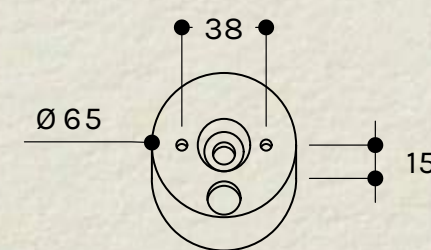

CERAMIC SCONCE WALL 26

SKU: CCP.110
 TYPOLOGY: WALL LIGHTS
 DIMENSIONS: Ø26 CM X 10 CM
 MATERIALS: LOCALLY PRODUCED CERAMIC AND BRASS STRUCTURE
 SOCKET: G9
 WATTAGE: MAX 10W ONLY LED
 VOLTAGE: 220/240V
 INCLUDED BULB: G9 3,6W 360LM 2700K DIMMABLE LED
 COLLECTION: 2024

OPTIONS BACKPLATE

CERAMIC SCONCE WALL 36

SKU: CCP.111
 TYPOLOGY: WALL LIGHTS
 DIMENSIONS: Ø36 CM X 12 CM
 MATERIALS: LOCALLY PRODUCED CERAMIC AND BRASS
 STRUCTURE
 SOCKET: G9
 WATTAGE: MAX 10W ONLY LED
 VOLTAGE: 220/240V
 INCLUDED BULB: G9 3,6W 360LM 2700K DIMMABLE LED
 COLLECTION: 2024