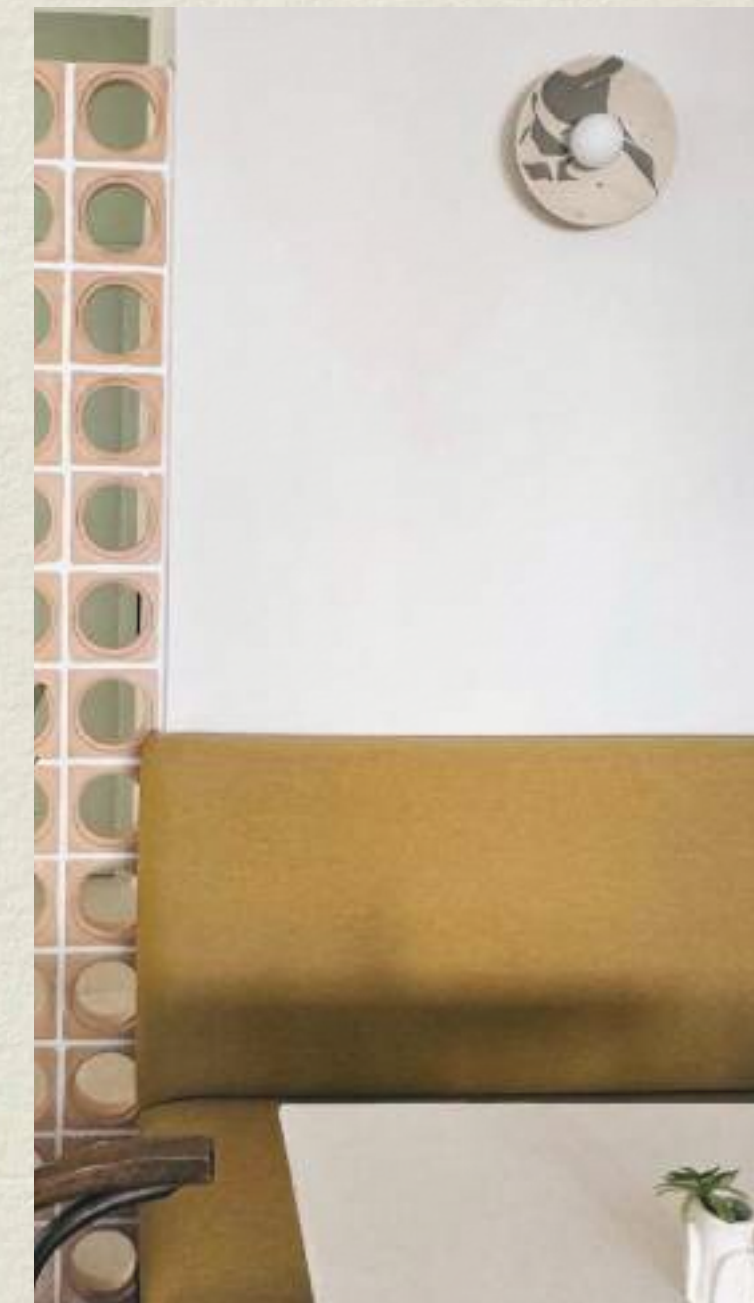

CERAMIC SCONCE WALL 26

SKU: CCP.110
 TYPOLOGY: WALL LIGHTS
 DIMENSIONS: Ø26 CM X 10 CM
 MATERIALS: LOCALLY PRODUCED CERAMIC AND BRASS STRUCTURE
 SOCKET: G9
 WATTAGE: MAX 10W ONLY LED
 VOLTAGE: 220/240V
 INCLUDED BULB: G9 3,6W 360LM 2700K DIMMABLE LED
 COLLECTION: 2024

OPTIONS FINISHES

BRASS

GILDED
 BRONZE
 GRAPHITE
 BRUSHED BRASS
 BRUSHED AGED BRASS
 BLACKENED BRASS
 POLISHED BRASS
 POLISHED NICKEL
 BRUSHED NICKEL
 TOTAL MATTE BLACK
 TOTAL MATTE WHITE

CERAMIC

BLACK STRATUM
 CREAM STRATUM
 OCRE STRATUM
 RED STRATUM
 CREAM & GREY LEATHER
 GREY & CREAM LEATHER

OPTIONS BACKPLATE

CERAMIC SCONCE WALL 36

SKU: CCP.111
 TYPOLOGY: WALL LIGHTS
 DIMENSIONS: Ø36 CM X 12 CM
 MATERIALS: LOCALLY PRODUCED CERAMIC AND BRASS
 STRUCTURE
 SOCKET: G9
 WATTAGE: MAX 10W ONLY LED
 VOLTAGE: 220/240V
 INCLUDED BULB: G9 3,6W 360LM 2700K DIMMABLE LED
 COLLECTION: 2024